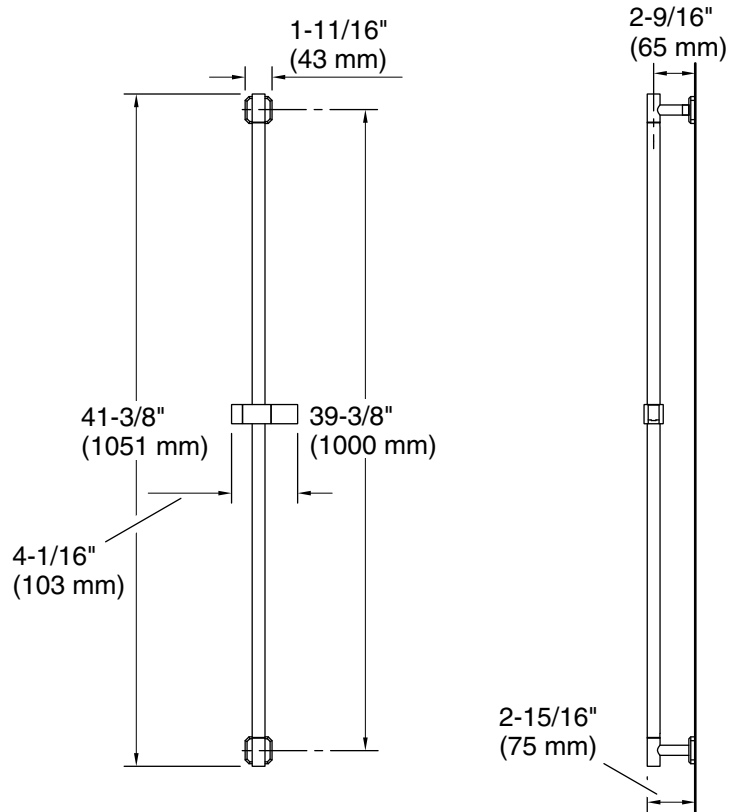

Features

- High-quality solid-brass construction for durability and reliability
- Integrated handshower bracket
- 41-3/8" (1051 mm) total height
- Required handshower sold separately

Recommended Products/Accessories

- P32965-00 Modern Square Handshower with Hose
- P33388-00 Modern Square Wall Supply Elbow

Codes/Standards

None Applicable

KALLISTA® Five-Year Limited Warranty

See website for detailed warranty information.

Technical Information

All product dimensions are nominal.

Notes

Install this product according to the installation instructions.