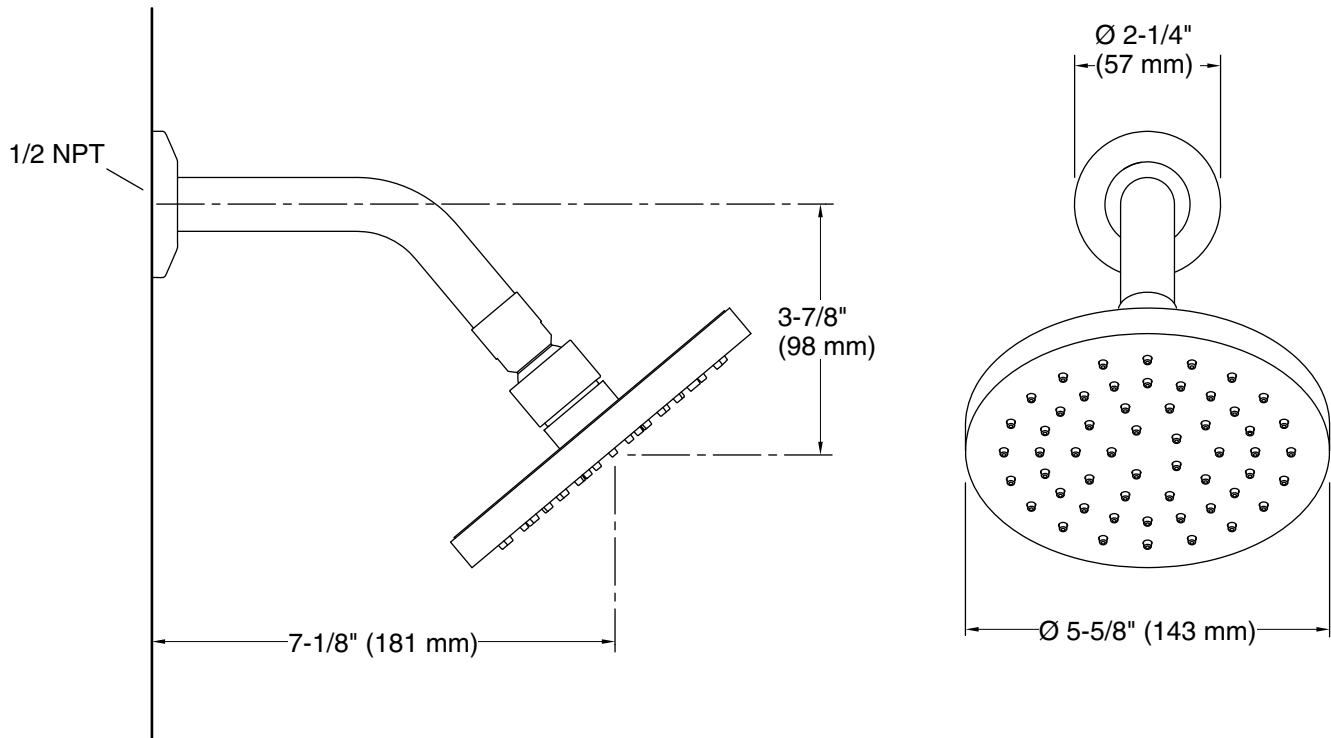

### Technical Information

All product dimensions are nominal.

Shower/Rainhead rated max flow: 1.75 gal/min (6.6 l/min)