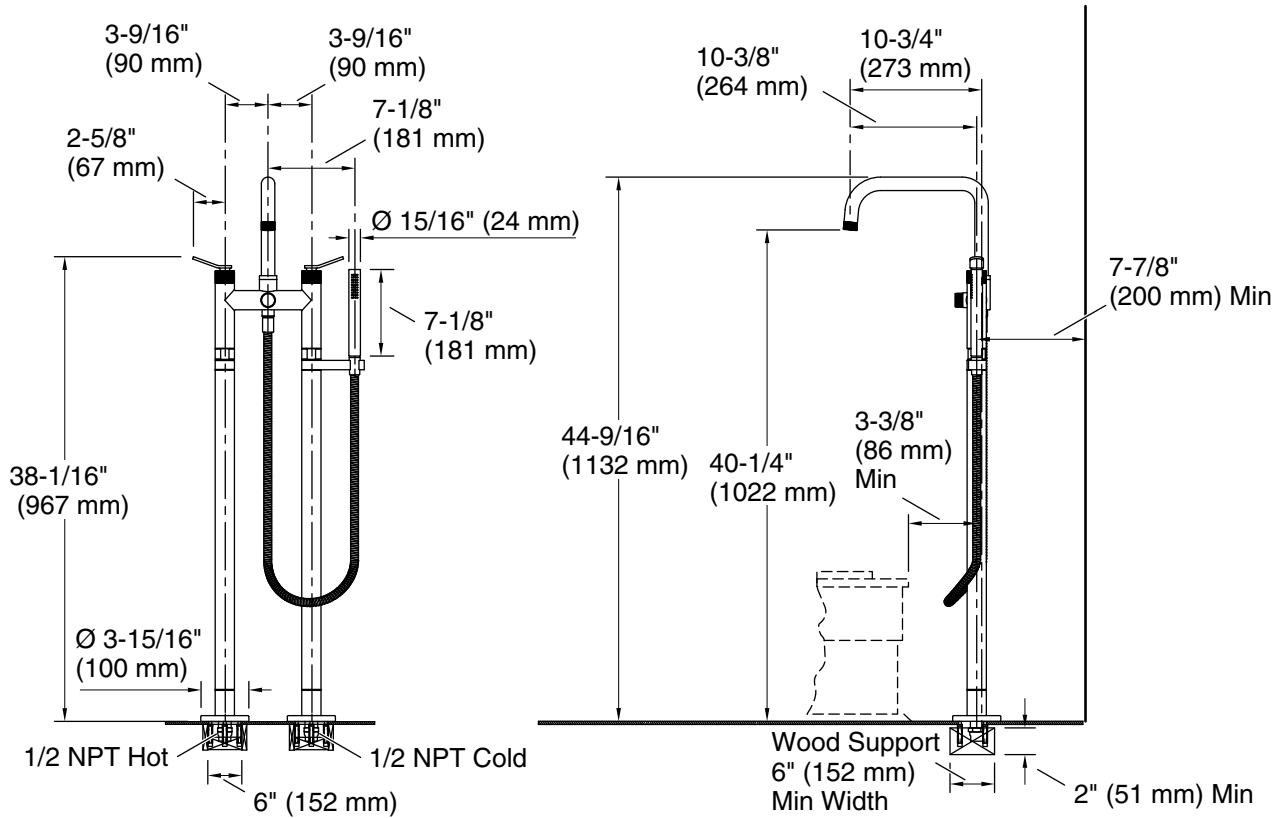

### Features

- High-quality solid-brass construction for durability and reliability
- Lever handle
- 44-9/16" (1132 mm) total height
- 40-1/4" (1022 mm) spout height
- 10-3/4" (273 mm) spout reach
- Includes integral valve
- Includes handshower
- 1.75 gpm (6.6 lpm) handshower flow rate

### Technical Information

All product dimensions are nominal.

Faucet flow rate: 5 gal/min (18.9 l/min)

### Spout:

Spout reach: 10-3/4" (273 mm)

Handshower rated max flow: 1.75 gal/min (6.6 l/min)