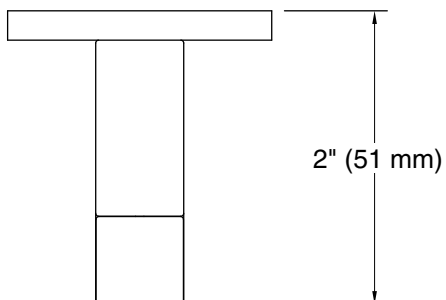

Technical Information

All product dimensions are nominal.

Material: Brass

Notes

Install this product according to the installation instructions.