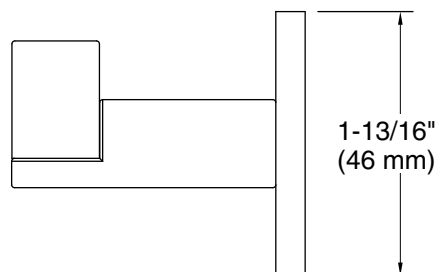

Technical Information

All product dimensions are nominal.

Material: Brass

Notes

Install this product according to the installation instructions.