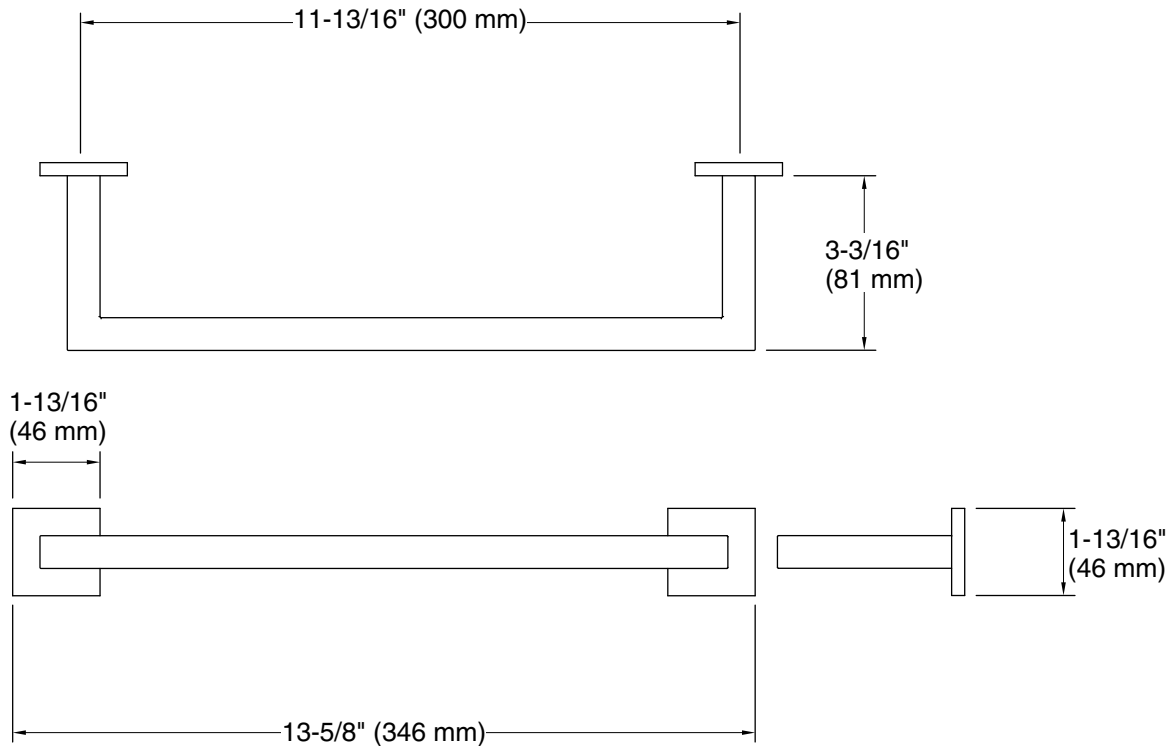

KALLISTA®

Bezel™ by CRISTINA Rubinetterie

Bezel™ 12" Towel Bar

P32744-00

Technical Information

All product dimensions are nominal.

Material: Brass

Notes