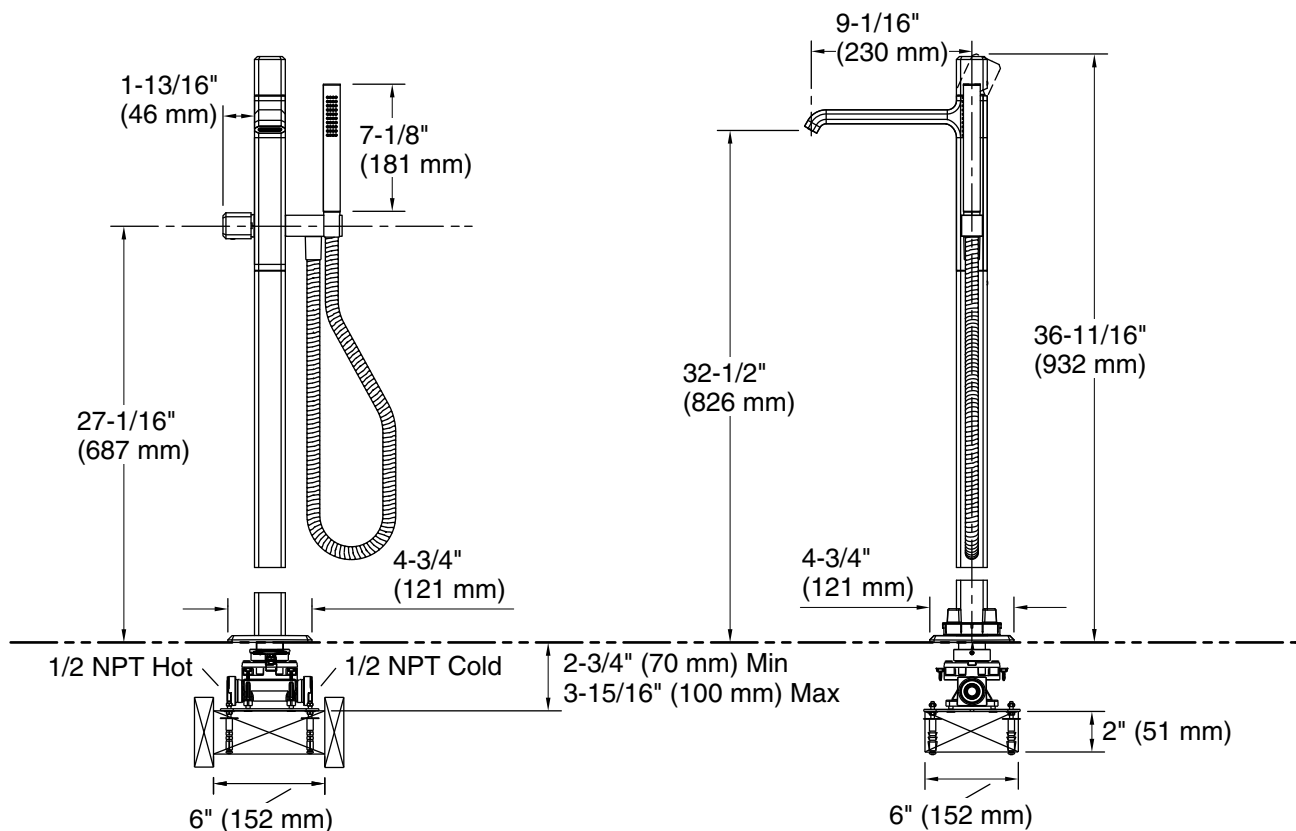

KALLISTA®

Bezel™ by CRISTINA Rubinetterie Bezel™ Freestanding Bath Faucet with Handshower, White Carrara Handle P32713-WC

Features

- High-quality solid-brass construction for durability and reliability
- Italian natural stone handle
- Faceted knob handle design with precision alignment
- Dual valve platform allows for simultaneous actuation of spout and handshower as desired
- Floor-mount, single hole installation
- 36-11/16" (932 mm) total height
- 32-1/2" (826 mm) spout height
- 9-1/16" (230 mm) spout reach
- Includes handshower
- Required rough-in sold separately
- 1.75 gpm (6.6 lpm) handshower flow rate

Technical Information

All product dimensions are nominal.

Faucet flow rate: 5 gal/min (18.9 l/min)

Spout:

Spout reach: 9-1/16" (230 mm)

Handshower rated max flow: 1.75 gal/min (6.6 l/min)

Notes

Install this product according to the installation instructions.