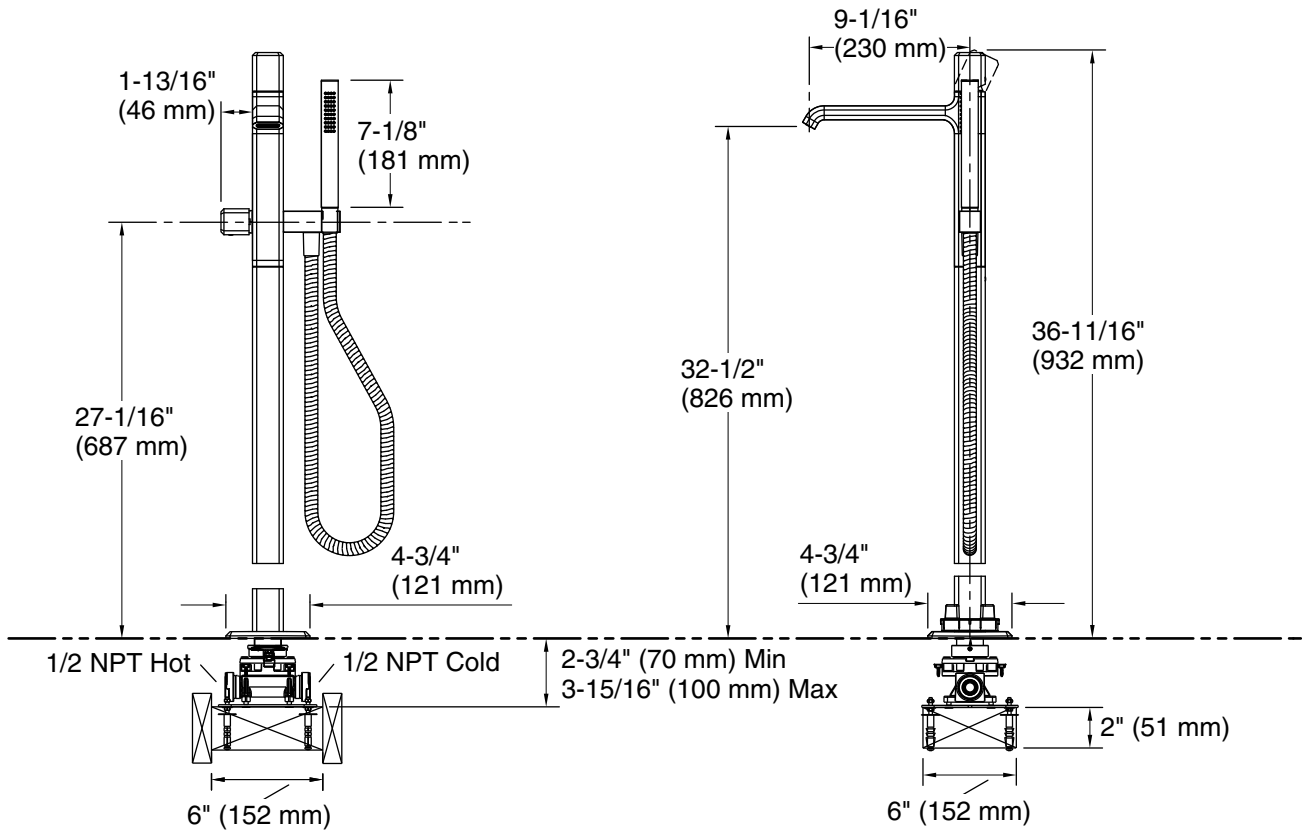

### Features

- High-quality solid-brass construction for durability and reliability
- Faceted knob handle design with precision alignment
- Dual valve platform allows for simultaneous actuation of spout and handshower as desired
- Floor-mount, single hole installation
- 36-11/16" (932 mm) total height
- 32-1/2" (826 mm) spout height
- 9-1/16" (230 mm) spout reach
- Includes handshower
- Required rough-in sold separately
- 1.75 gpm (6.6 lpm) handshower flow rate

### Technical Information

All product dimensions are nominal.

Faucet flow rate: 5 gal/min (18.9 l/min)

### Spout:

Spout reach: 9-1/16" (230 mm)

Handshower rated max flow: 1.75 gal/min (6.6 l/min)