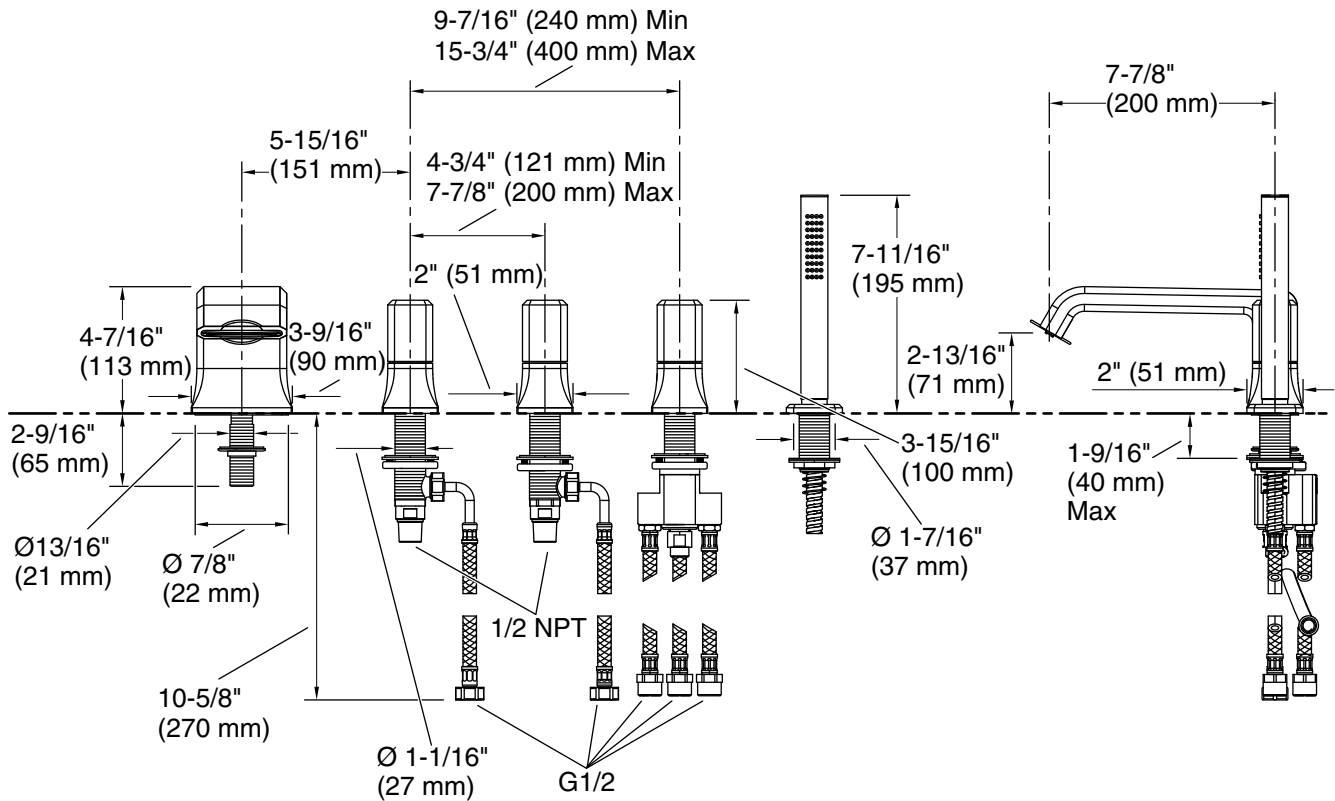

KALLISTA

Bezel™ by CRISTINA Rubinetterie Bezel™ Deckmount Bath Faucet with Handshower and Diverter, Nero Marquina Handles P32712-NM

Technical Information

All product dimensions are nominal.

Spout:

Spout reach: 7-7/8" (200 mm)

Handshower rated max flow: 1.75 gal/min (6.6 l/min)

Notes

Install this product according to the installation instructions.