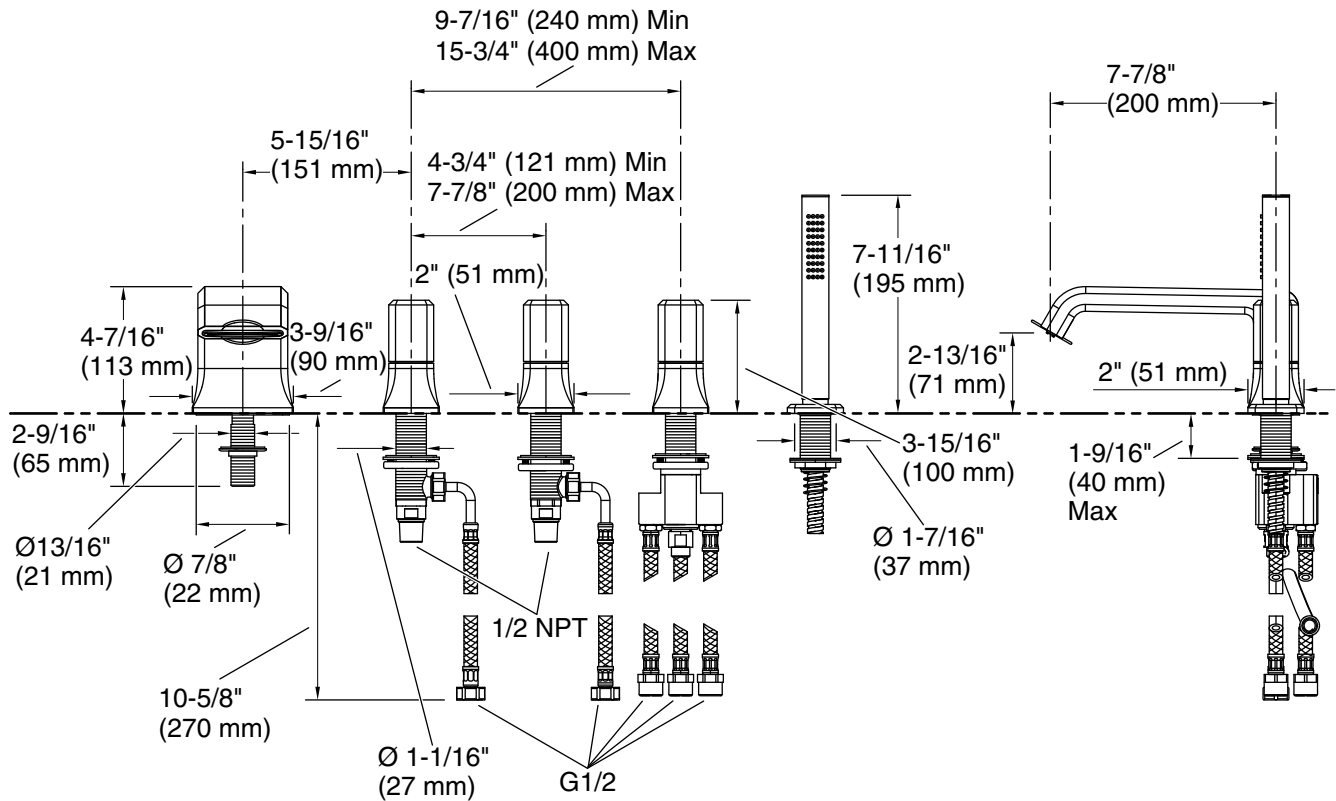

KALLISTA®

Bezel™ by CRISTINA Rubinetterie Bezel™ Deckmount Bath Faucet with Handshower and Diverter, Guatemala Stone Handles P32712-GTM

Features

- High-quality solid-brass construction for durability and reliability
- Knob handles constructed of natural stone
- Faceted knob handle design with precision alignment
- Spout reach is 7-7/8" (200 mm)
- Includes handshower and diverter
- Includes integral valve
- 1.75 gpm (6.6 lpm) handshower flow rate

Recommended Products/Accessories

- P32742-00 Bezel™ 18" Towel Bar
- P32743-00 Bezel™ 24" Towel Bar
- P32745-00 Bezel™ Robe Hook
- P50045-00 Large Rectangular Bathtub

Codes/Standards

ASME A112.18.1/CSA B125.1
DOE - Energy Policy Act 1992
California Energy Commission (CEC)

KALLISTA

Bezel™ by CRISTINA Rubinetterie Bezel™ Deckmount Bath Faucet with Handshower and Diverter, Guatemala Stone Handles P32712-GTM

Technical Information

All product dimensions are nominal.

Spout:

Spout reach: 7-7/8" (200 mm)

Handshower rated max flow: 1.75 gal/min (6.6 l/min)

Notes

Install this product according to the installation instructions.