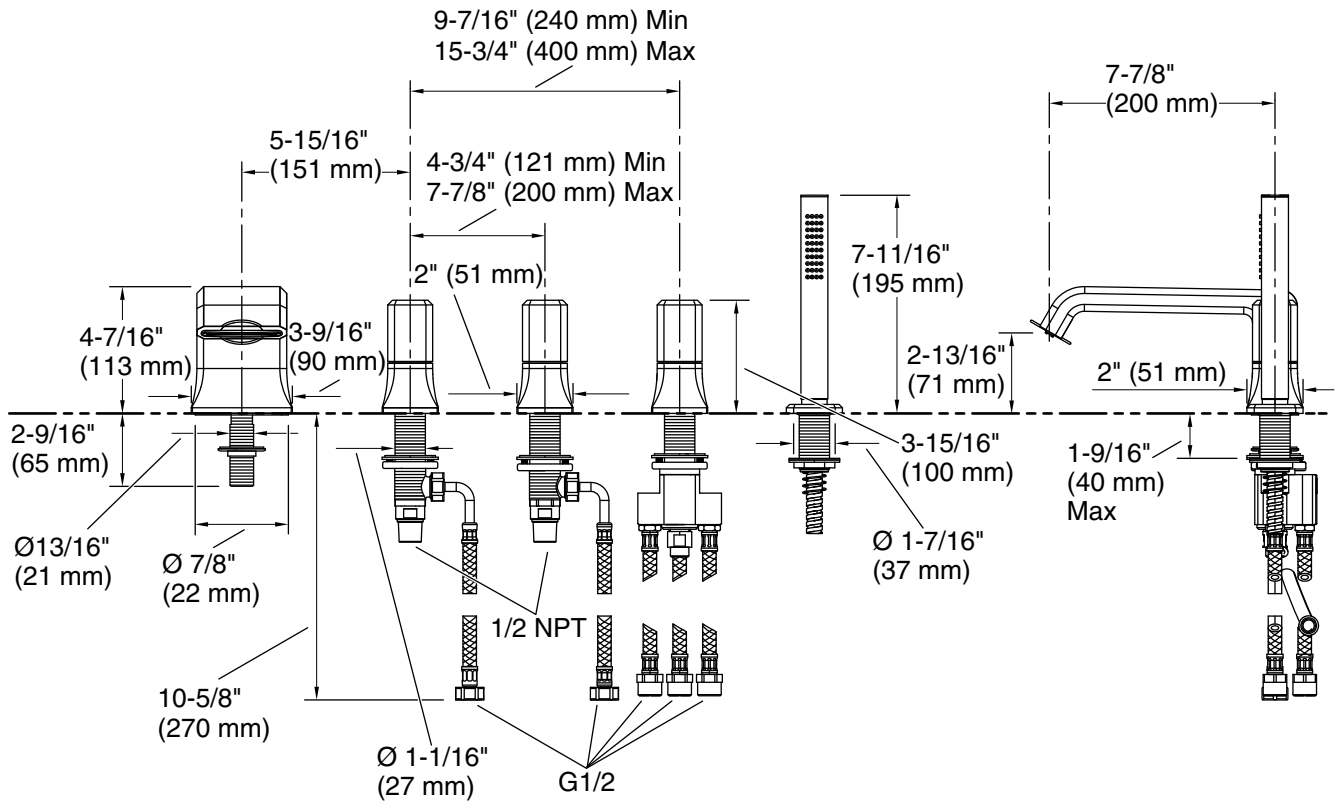

KALLISTA

Bezel™ by CRISTINA Rubinetterie Bezel™ Deckmount Bath Faucet with Handshower and Diverter P32712-00

Technical Information

All product dimensions are nominal.

Spout:

Spout reach: 7-7/8" (200 mm)

Handshower rated max flow: 1.75 gal/min (6.6 l/min)

Notes

Install this product according to the installation instructions.