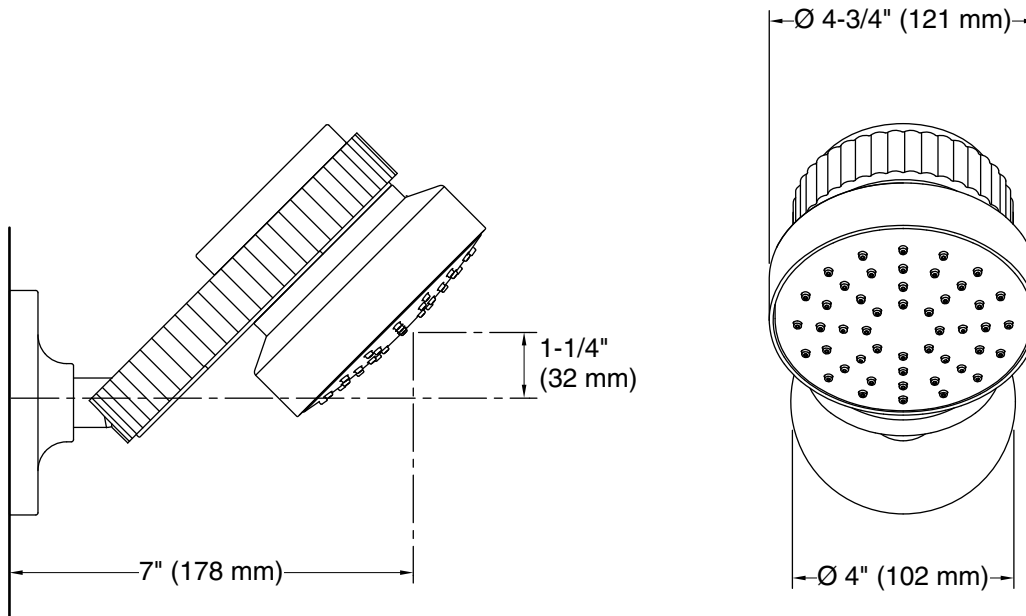

KALLISTA®

Bandeau™ by KALLISTA Air-Induction Showerhead with Arm, White Carrara Band P30529-WC

Features

- High-quality solid-brass construction for durability and reliability
- Air-induction technology maximizes the air/water mix for a powerful, even flow
- Single-function spray
- Easy-to-clean sprayface resists mineral buildup
- 1.75 gpm (6.6 lpm) maximum flow rate
- Wall-mount installation

KALLISTA®

Bandeau™ by KALLISTA
Air-Induction Showerhead with Arm, White
Carrara Band
P30529-WC

Technical Information

All product dimensions are nominal.

Shower/Rainhead rated max flow: 1.75 gal/min (6.6 l/min)