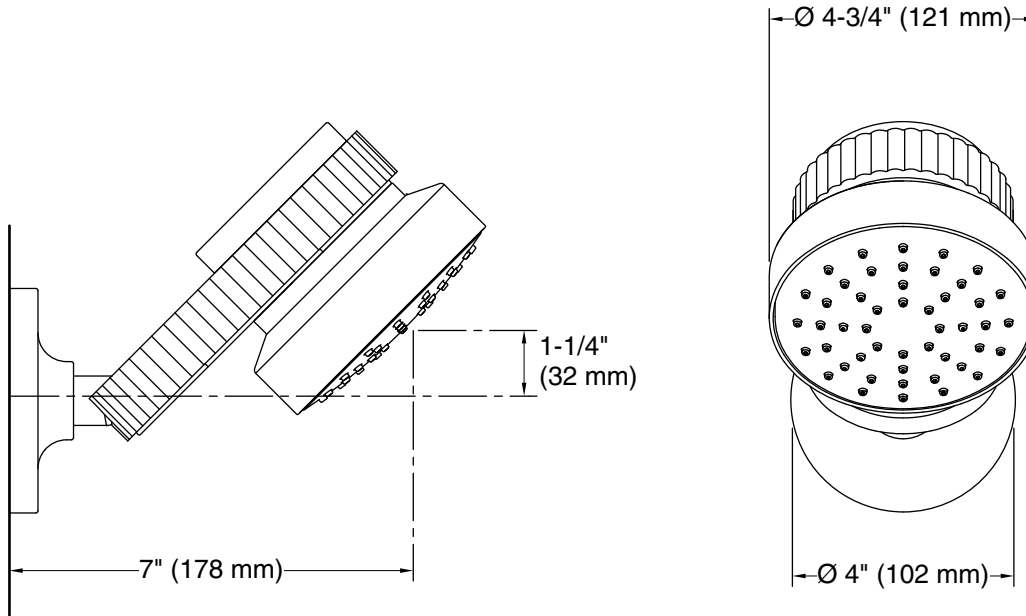

Technical Information

All product dimensions are nominal.

Shower/Rainhead rated max flow: 1.75 gal/min (6.6 l/min)

Notes

Install this product according to the installation instructions.