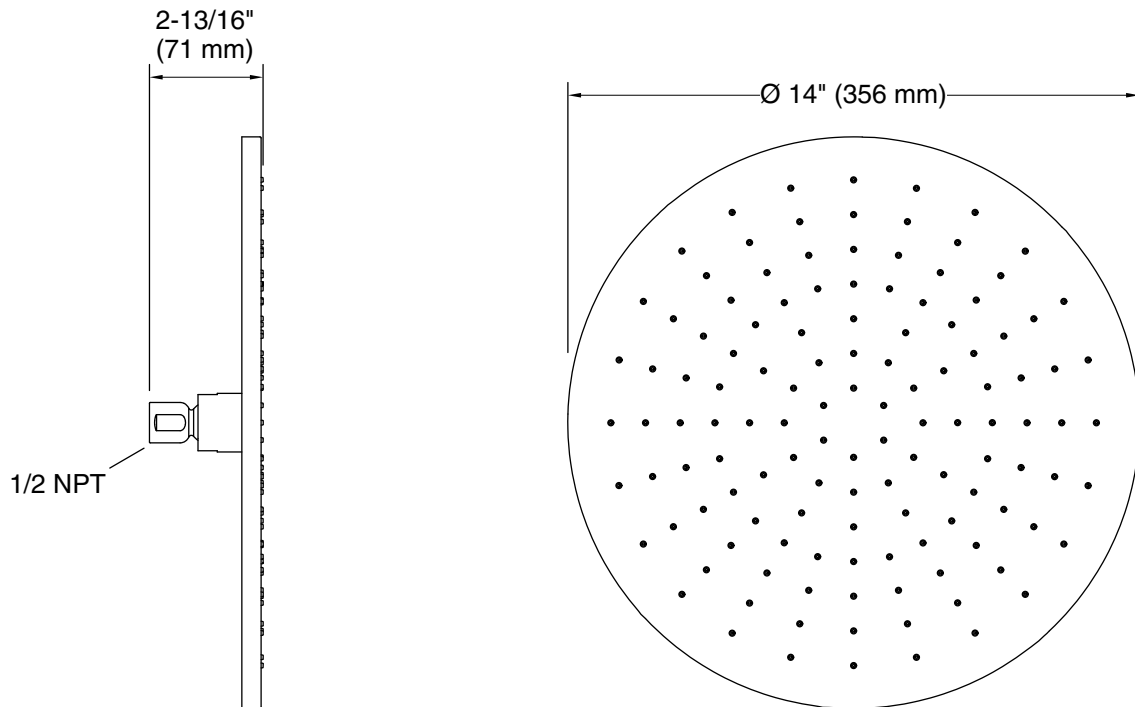

KALLISTA

Foundations by KALLISTA
Air-induction oversized contemporary rain
showerhead
P26139-00

Technical Information

All product dimensions are nominal.

Drain included: No

Shower/Rainhead rated max flow: 2.5 gal/min (9.5 l/min)