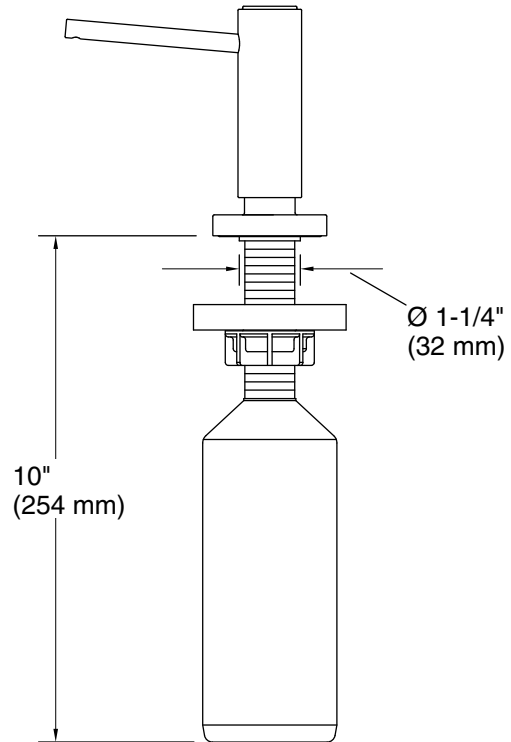

KALLISTA

One™ by KALLISTA
Soap/Lotion Dispenser
P25215-00

Technical Information

All product dimensions are nominal.

Material: Brass, Brass/Plastic

1-888-4-KALLISTA (1-888-452-5547)

Kallista reserves the right to make revisions without notice to product specifications.