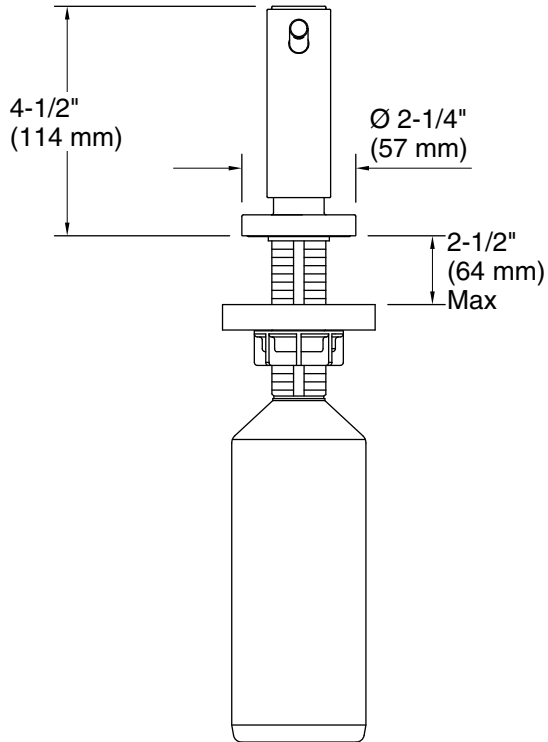

KALLISTA

One™ by KALLISTA
Soap/Lotion Dispenser
P25215-00

Technical Information

All product dimensions are nominal.

Material: Brass, Brass/Plastic

1-888-4-KALLISTA (1-888-452-5547)

Kallista reserves the right to make revisions without notice to product specifications.