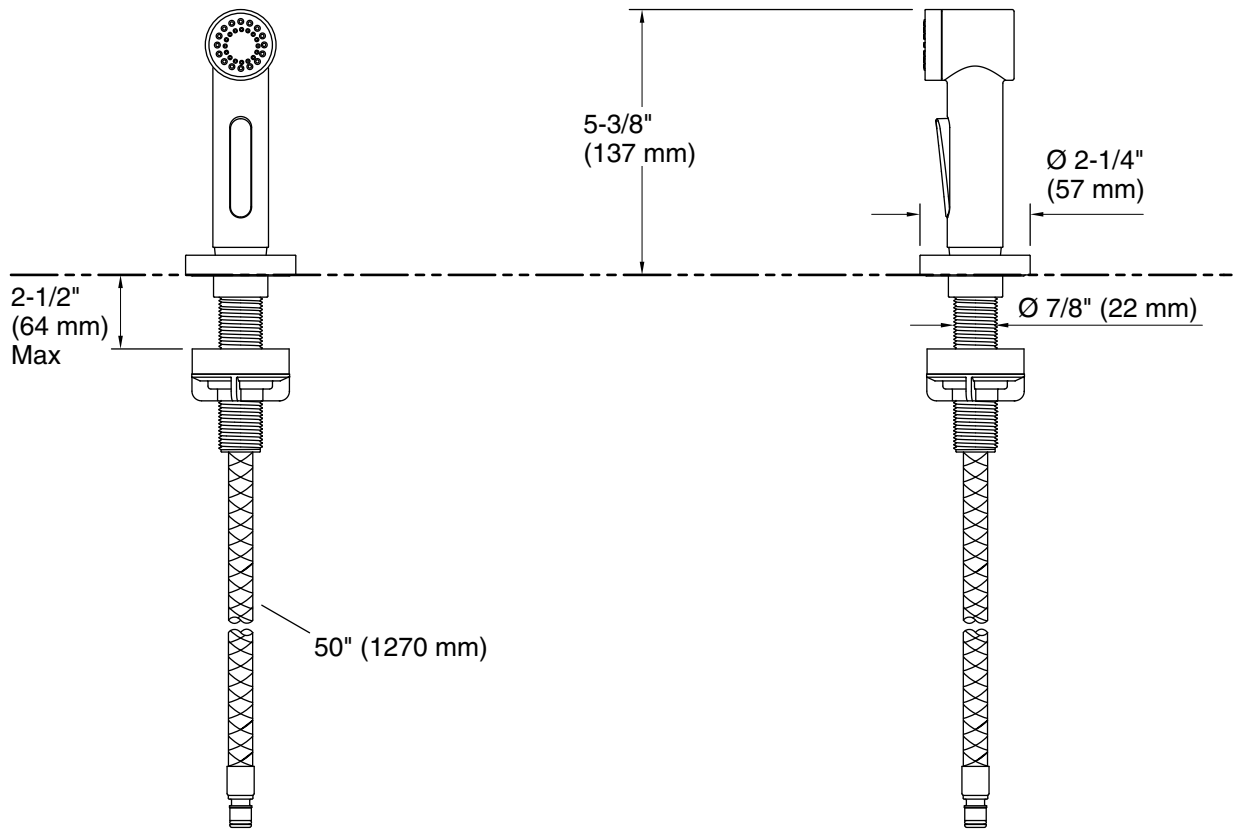

Features

- A selection of products within this collection is in stock and ready to ship. Please visit kallista.com/readytoship for the complete list of Ready-to-Ship products and finishes
- High-quality solid-brass construction for durability and reliability
- Can only be used with the One Deck-Mount Bridge Kitchen Faucet (P25202-LV)
- 5-3/8" (137 mm) height
- One touch spray actuation
- Easy-to-clean sprayface resists mineral buildup
- Single-function spray
- CP, AG, GN finishes on this product are PVD (Physical Vapor Deposition) coated

Recommended Products/Accessories

L20513-00 24" Apron-front Butler Sink
P25215-00 Soap/Lotion Dispenser
P34014-00 Air Gap Body With Cover

Codes/Standards

ASME A112.18.1/CSA B125.1
NSF/ANSI/CAN 61
NSF/ANSI/CAN 372

Technical Information

All product dimensions are nominal.