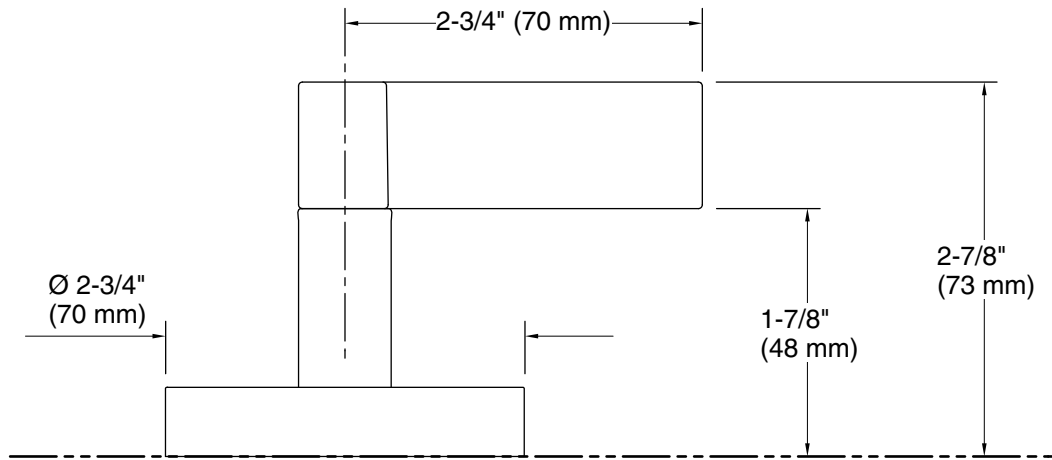

KALLISTA

One™ by KALLISTA
Deck-mount diverter trim, lever handle
P24614-LV

Technical Information

All product dimensions are nominal.

Notes

ADA, OBC, CSA B651 compliant when installed to the specific requirements of these regulations.