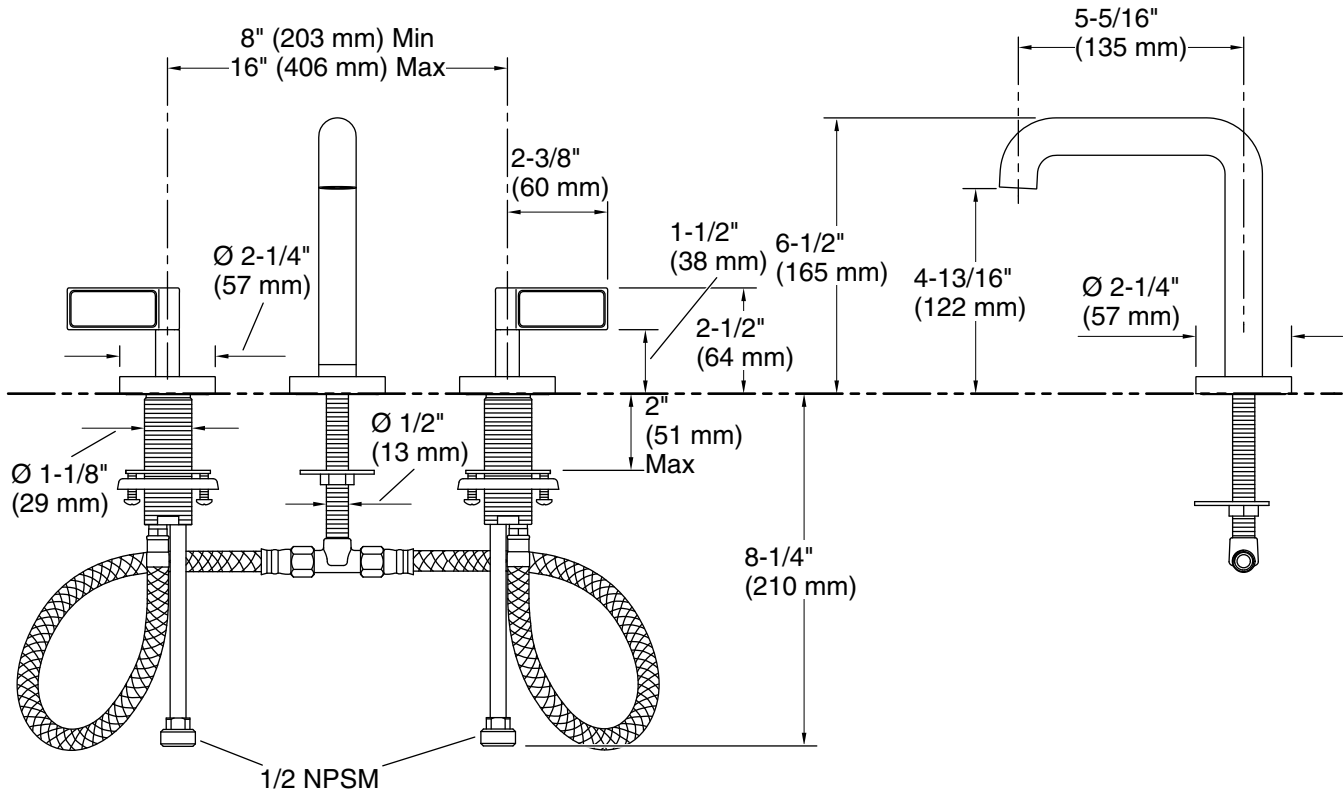

## Features

- High-quality solid-brass construction for durability and reliability
- Widespread sink faucet for 8" – 16" (203 – 406 mm) centers
- Spout reach is 5-5/16" (135 mm)
- Laminar flow
- Includes soft-touch drain
- 1.2 gpm (4.5 lpm) maximum flow rate

## Technical Information

All product dimensions are nominal.

Faucet flow rate: 1.2 gal/min (4.5 l/min)

Drain included: Yes

Drain with overflow: Yes

Spout:

Spout reach: 5-5/16" (135 mm)