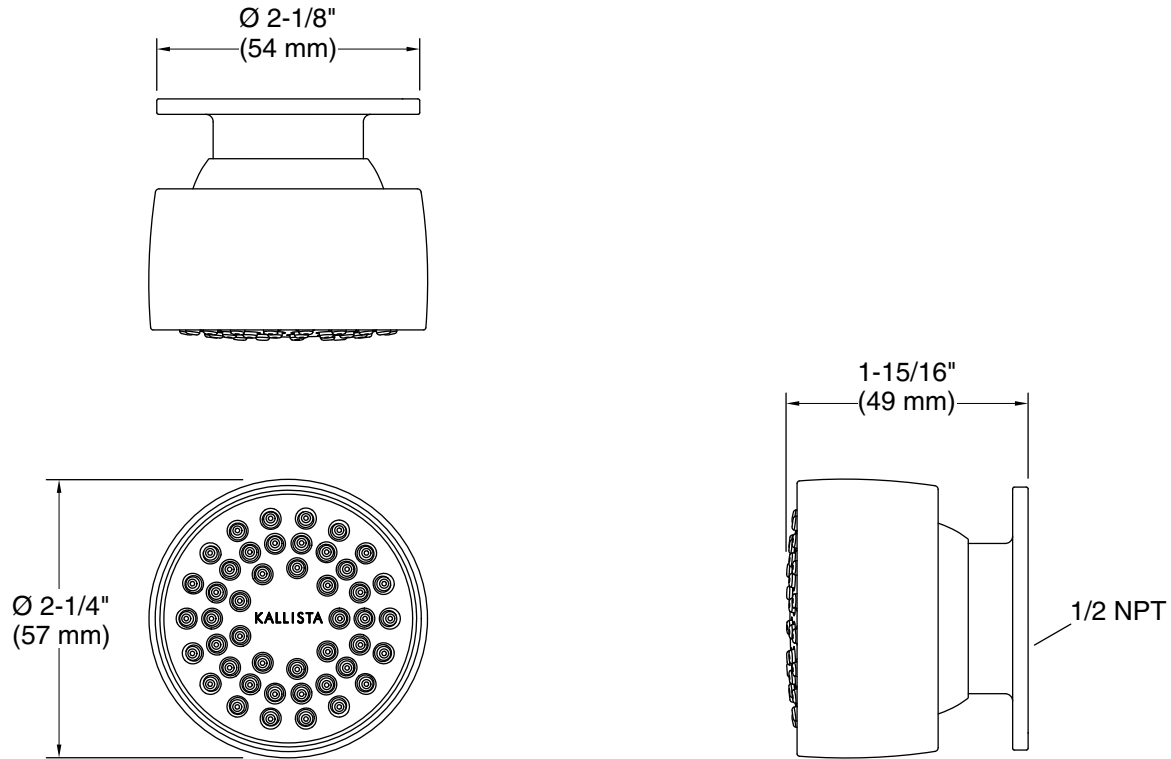

Features

- A selection of products within this collection is in stock and ready to ship. Please visit kallista.com/readytoship for the complete list of Ready-to-Ship products and finishes
- High-quality solid-brass construction for durability and reliability
- Easy-to-clean sprayface resists mineral buildup
- Maximum flow rate of 2.5 gpm (9.5 lpm)
- Sprayhead pivots 25 degrees
- Features an internal volume control for complete shut-off

Recommended Products/Accessories

- P21664-00 Modern Slidebar
- P21501-00 Showerhead with Arm

Codes/Standards

- ASME A112.18.1/CSA B125.1
- DOE - Energy Policy Act 1992

KALLISTA® Five-Year Limited Warranty

Technical Information

All product dimensions are nominal.