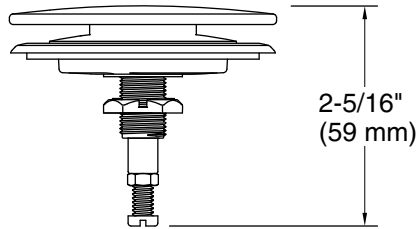

KALLISTA

KALLISTA
Contemporary Drain Trim Kit
P21930-00

Technical Information

All product dimensions are nominal.

Material: Brass, Zinc