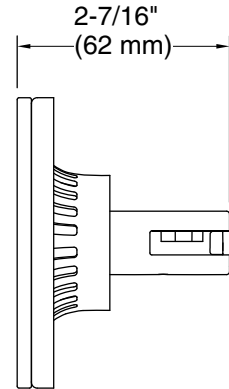

KALLISTA

KALLISTA
Contemporary Drain Trim Kit
P21930-00

Technical Information

All product dimensions are nominal.

Material: Brass, Zinc