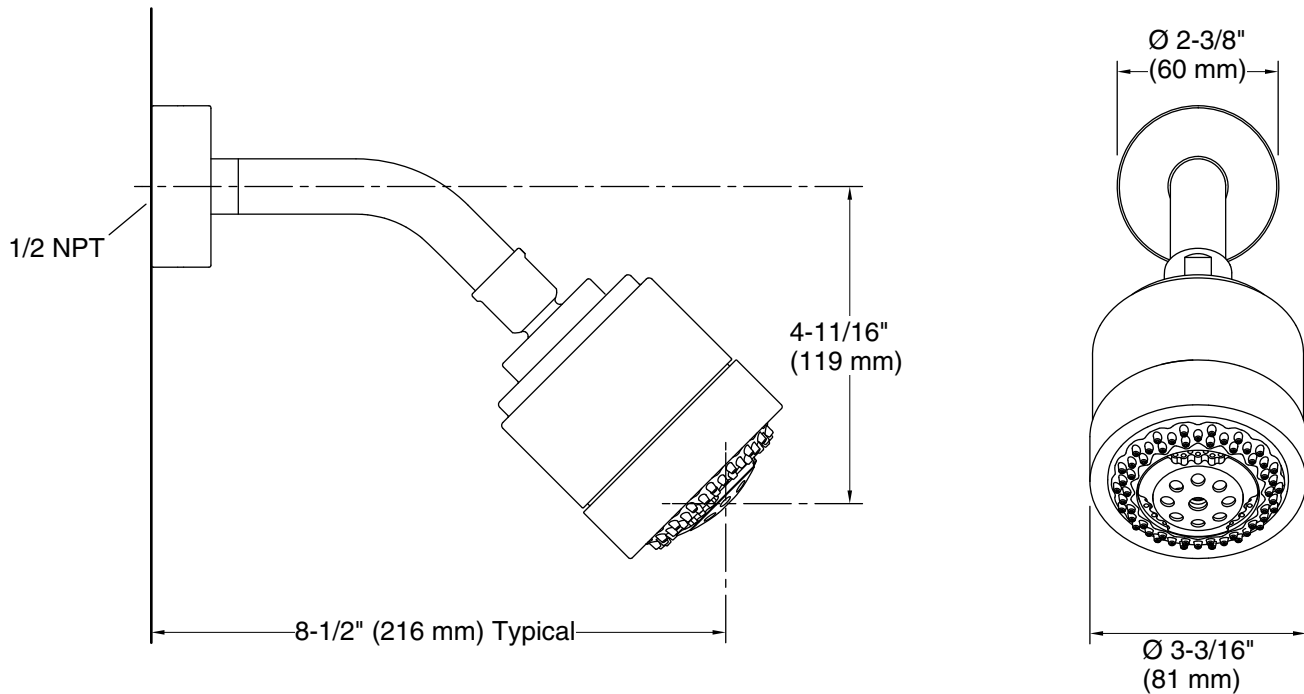

### Technical Information

All product dimensions are nominal.

Shower/Rainhead rated max flow: 1.75 gal/min (6.6 l/min)