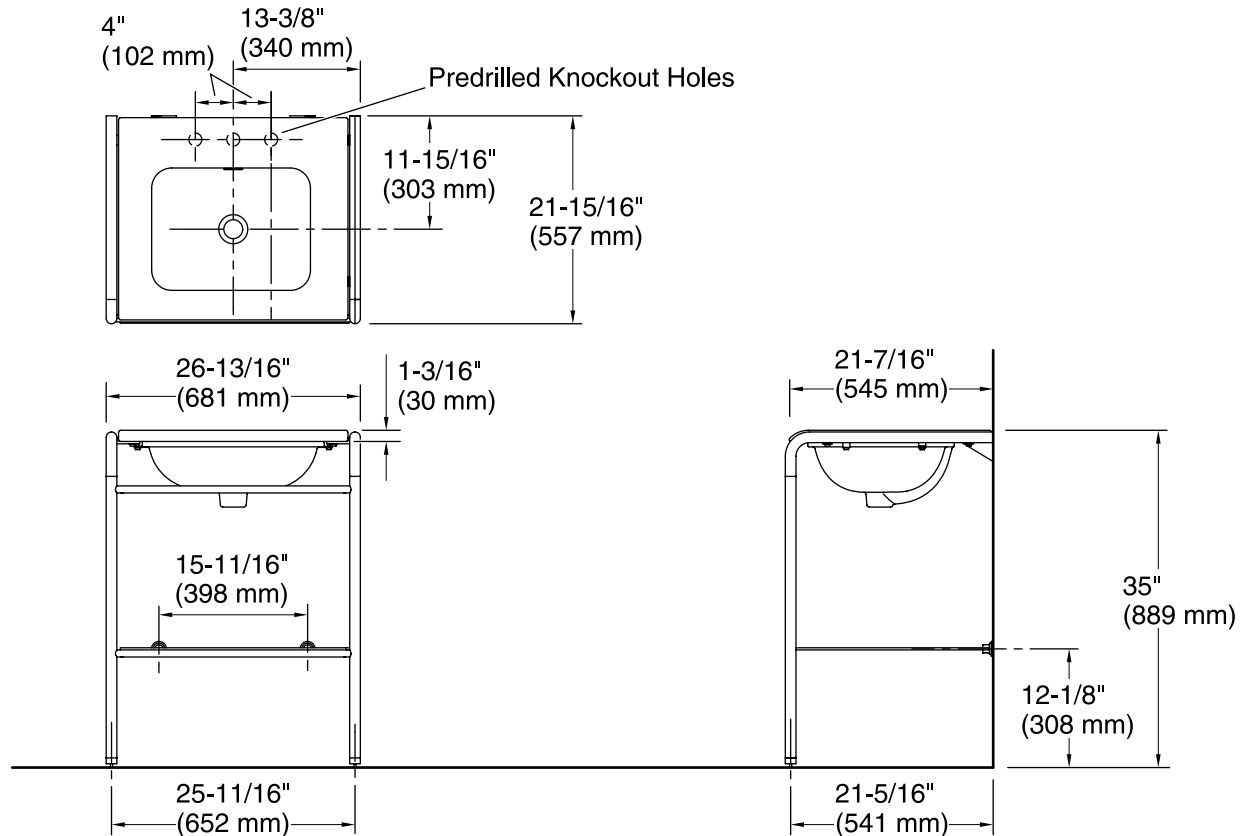

FEATURES

- Integral towel bar provides additional functionality
- Designed with knockout holes for fixture-mounted basin set
- Glass shelf adds storage space
- Stainless steel leg construction for durability and reliability
- Complements the One collection

P46010,
P46009

SPECIFIED MODEL

Model	Description	Finishes	
P46009-00	One Console Table Top, Cutout	☐ WC White Carrara Marble	☐ NM Nero Marquina
P46010-00	One Console Table Legs	☐ CP Polished Chrome	☐ SN Polished Nickel
		☐ BL Matte Black	☐ ULB Unlacquered Brass
Required Accessory			
P74234-WO	Under-Mount Basin, Soft Rectangle with Overflow, Glazed	☐ 0 Stucco White	
Recommended Accessories			
P21639-00	Exposed Drain Shroud	☐ CP Polished Chrome	☐ SN Polished Nickel
		☐ BL Matte Black	☐ ULB Unlacquered Brass
P21688-00	Contemporary Bottle Trap	☐ CP Polished Chrome	☐ SN Polished Nickel
		☐ BL Matte Black	☐ ULB Unlacquered Brass
P21638-00	Modern Basin Supply Valves (2 required)	☐ CP Polished Chrome	☐ SN Polished Nickel
		☐ BL Matte Black	☐ ULB Unlacquered Brass
P21644-00	Hot and Cold Basin Valve Shroud	☐ CP Polished Chrome	☐ SN Polished Nickel
		☐ BL Matte Black	☐ ULB Unlacquered Brass
P74053-00	One Mirror	☐ CP Polished Chrome	☐ SN Polished Nickel
		☐ BL Matte Black	☐ ULB Unlacquered Brass
P34421-00	One Wall Sconce	☐ CP Polished Chrome	☐ SN Polished Nickel
		☐ BL Matte Black	☐ ULB Unlacquered Brass

We reserve the right to make revisions without notice in the design of products or in packaging unless this right has specifically been waived at the time the order is accepted.