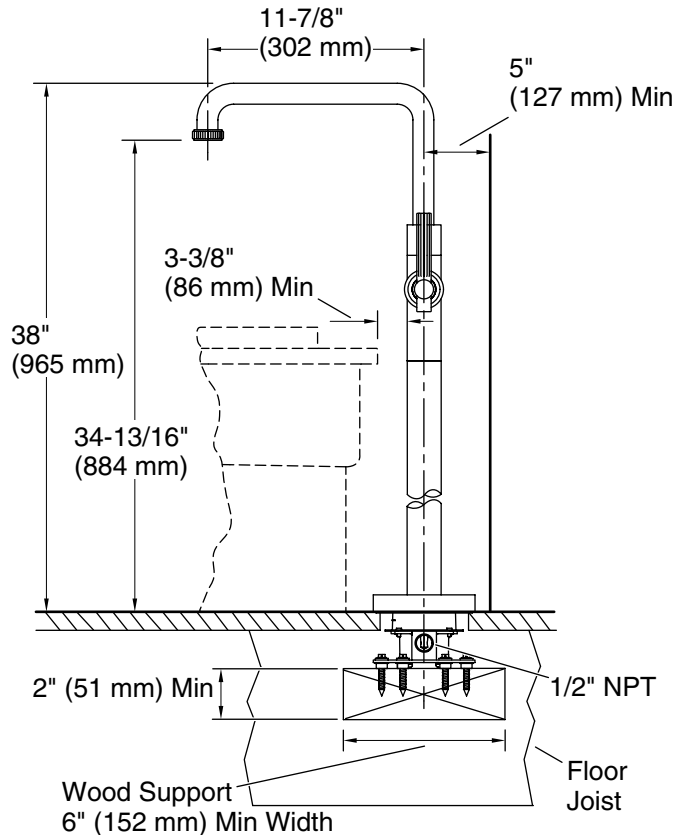

FEATURES

- Brass construction for durability and reliability
- Single lever handle allows for both ON/OFF activation and temperature setting
- Floor-mount installation
- 11-7/8" (302 mm) spout reach
- 8 gal/min (30 l/min) flow rate
- Integral valve
- Includes hardware kit and escutcheon, handshower sold separately
- Unlacquered Brass (ULB): available only in North America and United Kingdom
- Complements the Central Park West collection

P21249

ADA

SPECIFIED MODEL					
Model	Description	Finishes			
P21249-00	Central Park West Freestanding Bath Faucet	<input type="checkbox"/> CP Polished Chrome	<input type="checkbox"/> SN Polished Nickel	<input type="checkbox"/> ULB Unlacquered Brass	<input type="checkbox"/> BV Brushed Bronze
Required Accessories					
P24843-00	One Wand Dual-Function Handshower	<input type="checkbox"/> CP Polished Chrome	<input type="checkbox"/> SN Polished Nickel	<input type="checkbox"/> ULB Unlacquered Brass	<input type="checkbox"/> BV Brushed Bronze
P20511-00	Multi-Faucet Mounting Block	<input type="checkbox"/> NA			