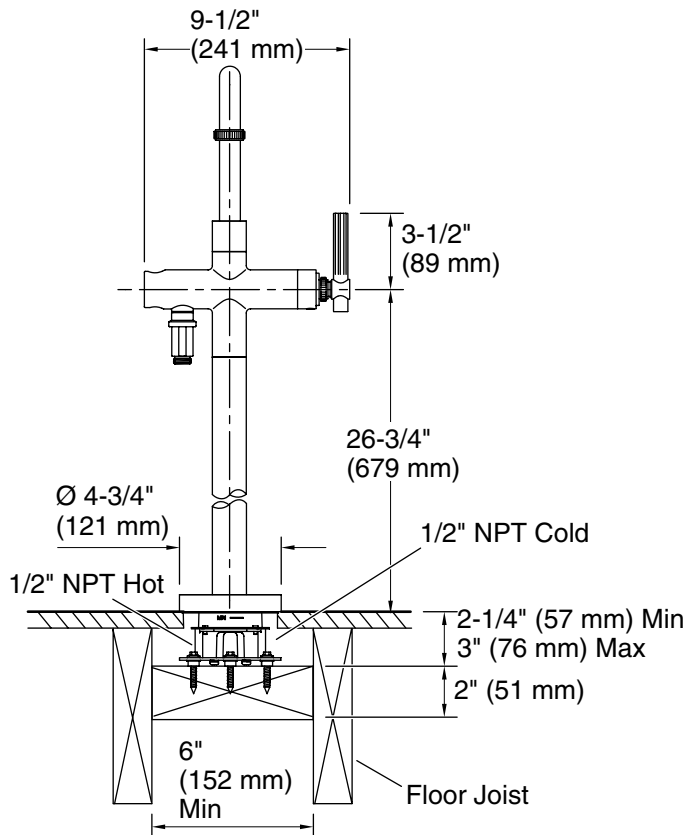

FEATURES

- Brass construction for durability and reliability
- Single lever handle allows for both ON/OFF activation and temperature setting
- Floor-mount installation
- 11-7/8" (302 mm) spout reach
- 8 gal/min (30 l/min) flow rate
- Integral valve
- Includes hardware kit and escutcheon, handshower sold separately
- Unlacquered Brass (ULB): available only in North America and United Kingdom
- Complements the Central Park West collection

P21249

ADA

SPECIFIED MODEL					
Model	Description	Finishes			
P21249-00	Central Park West Freestanding Bath Faucet	<input type="checkbox"/> CP Polished Chrome	<input type="checkbox"/> SN Polished Nickel	<input type="checkbox"/> ULB Unlacquered Brass	<input type="checkbox"/> BV Brushed Bronze
Required Accessories					
P24843-00	One Wand Dual-Function Handshower	<input type="checkbox"/> CP Polished Chrome	<input type="checkbox"/> SN Polished Nickel	<input type="checkbox"/> ULB Unlacquered Brass	<input type="checkbox"/> BV Brushed Bronze
P20511-00	Multi-Faucet Mounting Block	<input type="checkbox"/> NA			