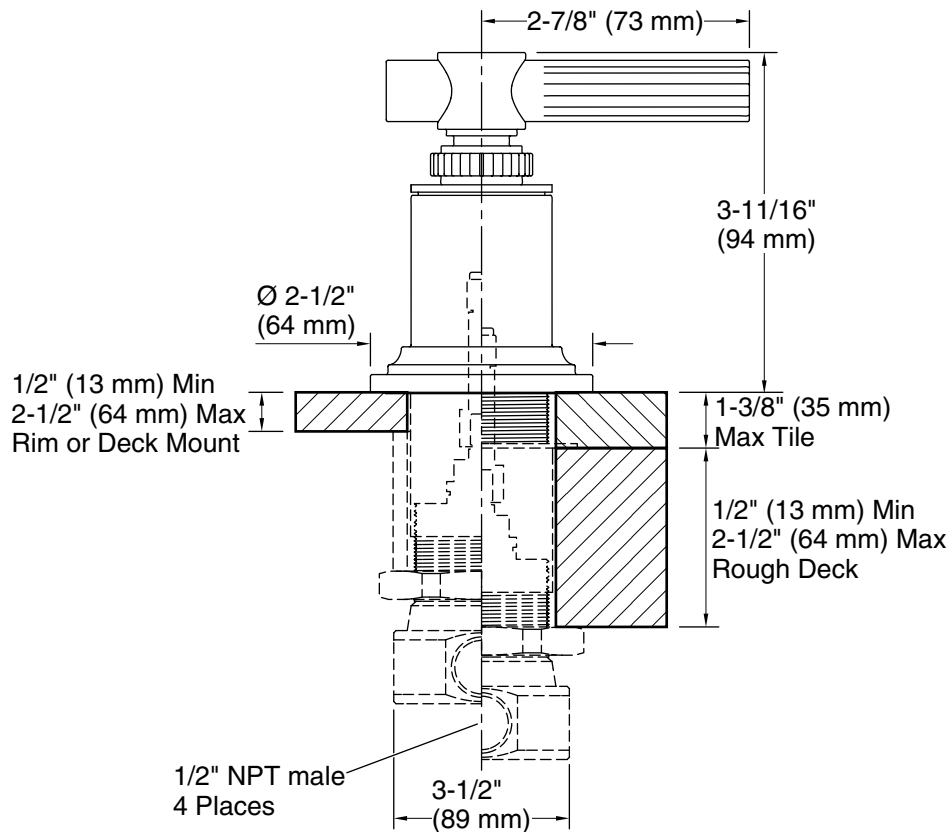

FEATURES

- Brass construction for durability and reliability
- Deck-mount
- Brass valve body (sold separately)
- Single-handle control
- Unlacquered Brass (ULB): available only in North America and United Kingdom
- Complements the Central Park West Deck-Mount bath faucet, P21247

CODES/STANDARDS APPLICABLE

Specified model meets or exceeds the following:

- ASME A112.18.1/CSA B125.1
- ADA*

* Compliant when installed to the specific requirement of this regulation

P21248

ADA

SPECIFIED MODEL

Model	Description	Finishes			
P21248-LV	Central Park West Deck-Mount Diverter, Lever Handle	☐ CP Polished Chrome	☐ SN Polished Nickel	☐ ULB Unlacquered Brass	☐ BV Brushed Bronze
Required Rough-In					
P20995-00	Deck Diverter Valve	☐ NA			

We reserve the right to make revisions without notice in the design of products or in packaging unless this right has specifically been waived at the time the order is accepted.