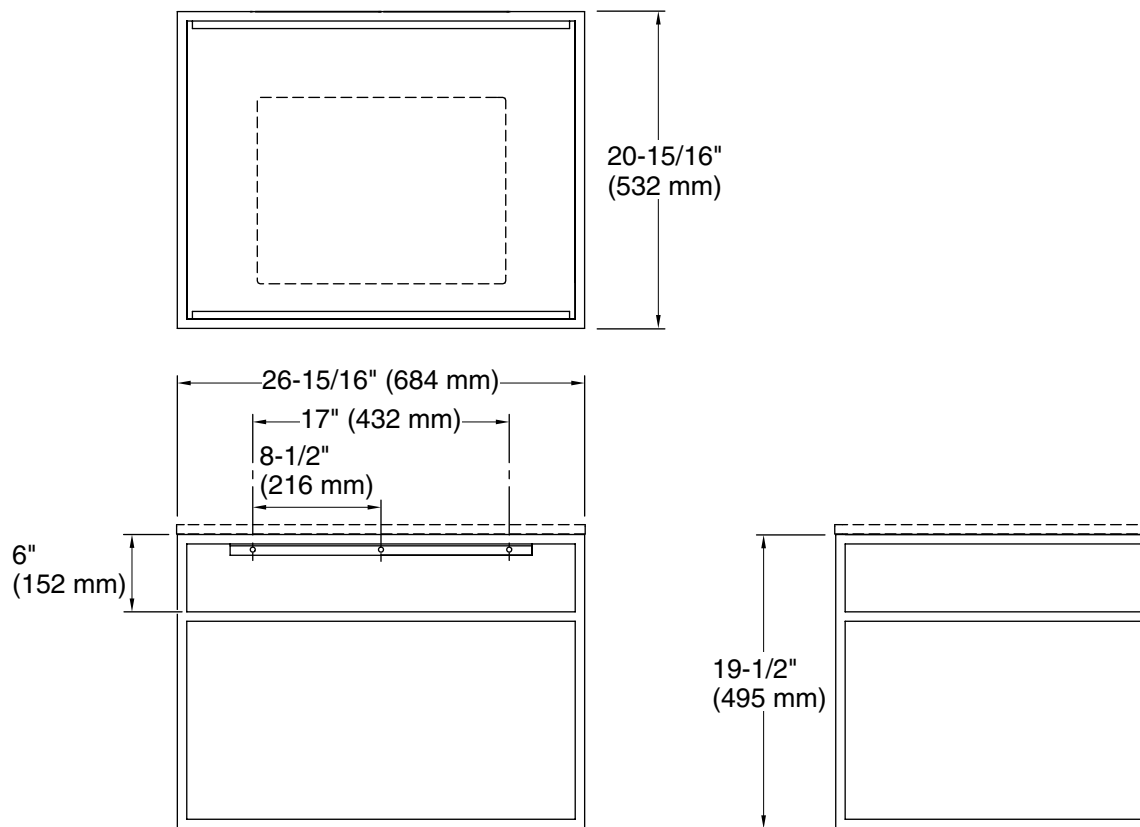

FEATURES

- Solid metal construction for durability and reliability
- Includes a glass shelf
- Complements the Grid collection and other contemporary designs

INSTALLATION NOTES	
To properly support the weight of the console table and sink, secure to 2x6 bracing behind the finished wall.	
Select 500 lb (227 kg) load bearing 1/4" lag bolts with a length to clear obstacles in the wall and 1/4" washers.	
Recommended installation height from finished floor to table top is 35" (889 mm).	