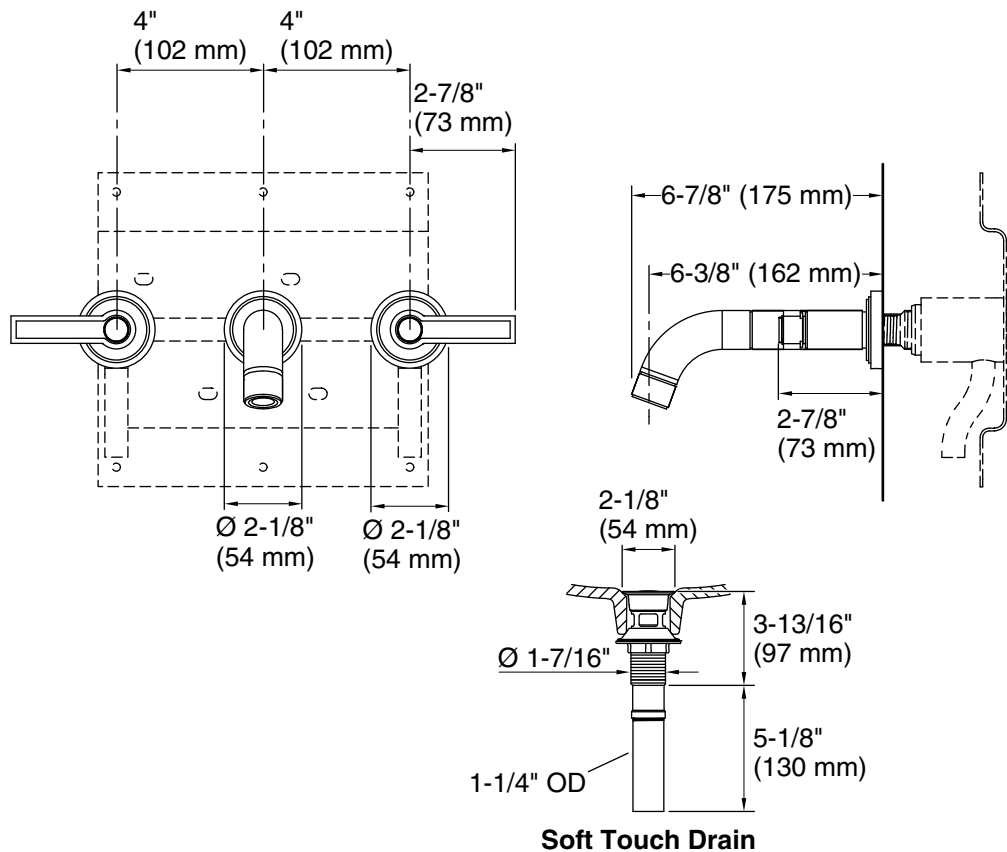

KALLISTA® Vir Stil® Minimal Wall-Mount Sink Faucet

FEATURES

- Brass construction for durability and reliability
- Available with lever handles
- Quarter-turn washerless ceramic disc valves
- 1.2 gal/min (4.5 l/min) maximum flow rate
- Complements the Vir Stil collection

CODES/STANDARDS APPLICABLE

- Specified model meets or exceeds the following:
- WRAS Compliant

P24201W

SPECIFIED MODEL

Model	Description	Finishes			
P24201W-LV	Vir Stil Minimal Wall-Mount Sink Faucet, Lever Handles	<input type="checkbox"/> CP Polished Chrome	<input type="checkbox"/> AD Nickel Silver	<input type="checkbox"/> AG Brushed Nickel	<input type="checkbox"/> LB Bronze
Required Rough-in					
P29304W-00	Rough-in	<input type="checkbox"/> NA			