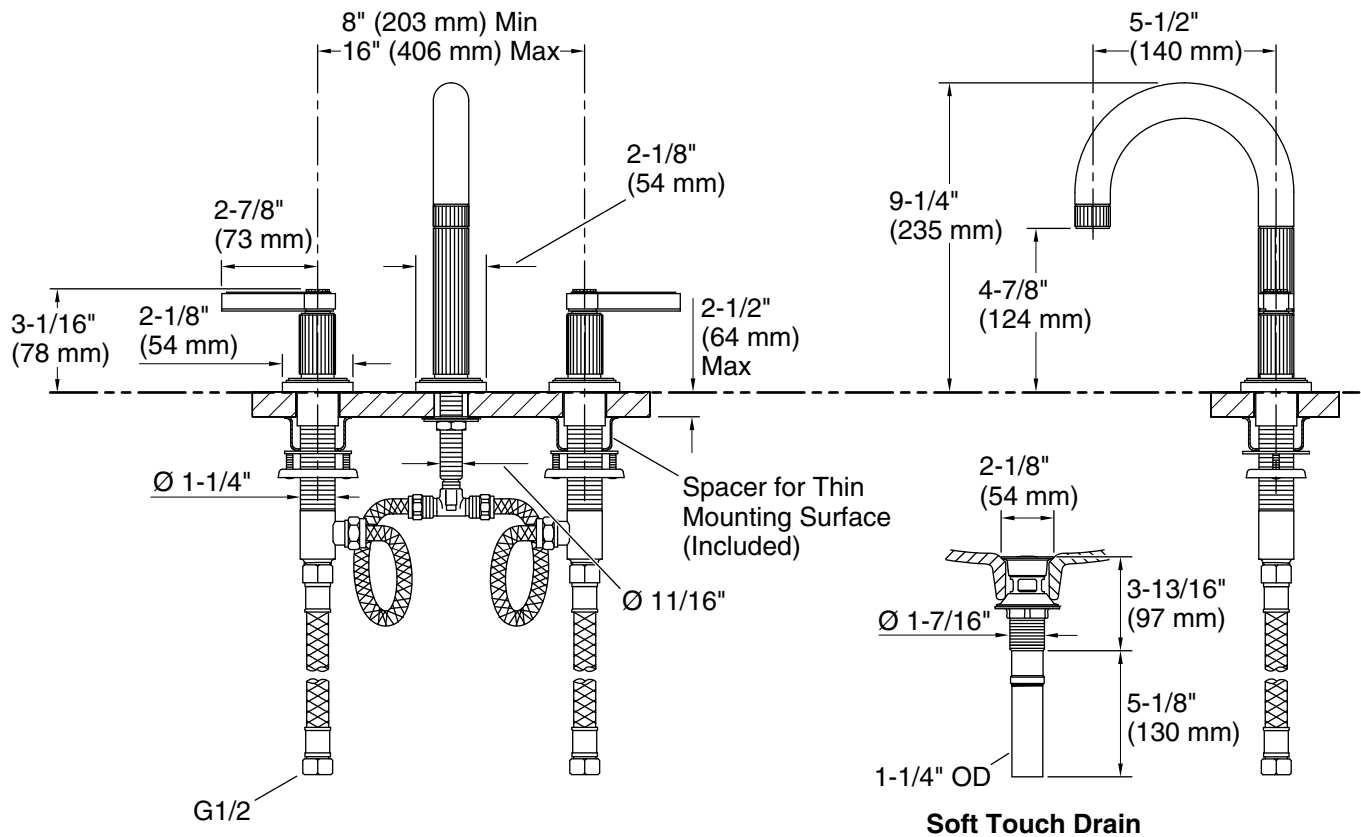

FEATURES

- Solid brass construction for durability and reliability
- Two-handle, widespread bathroom sink faucet for 8" (203 mm) - 16" (406 mm) centers
- Equipped with quick connect fittings for easy installation
- Quarter-turn washerless ceramic disc valves
- Includes Soft Touch drain
- 1.2 gal/min (4.5 l/min) flow rate
- Complements the Vir Stil collection

CODES/STANDARDS APPLICABLE

Specified model meets or exceeds the following:

- WRAS Compliant

INSTALLATION NOTES

INSTALLATION NOTES		
Mounting Surface Hole Size. All dimensions are nominal.		
Spout	13/16" (21 mm)	
Handles	1-5/16" (32 mm)	
Deck Thickness	Min	Max
Spout	—	2-1/4" (57 mm)
Handles	—	2-1/2" (64 mm)

SPECIFIED MODEL

Model	Description	Finishes			
P24130W-LV	Vir Stil Bathroom Sink Faucet, Lever Handles	<input type="checkbox"/> CP Polished Chrome	<input type="checkbox"/> AD Nickel Silver	<input type="checkbox"/> AG Brushed Nickel	<input type="checkbox"/> LB Bronze