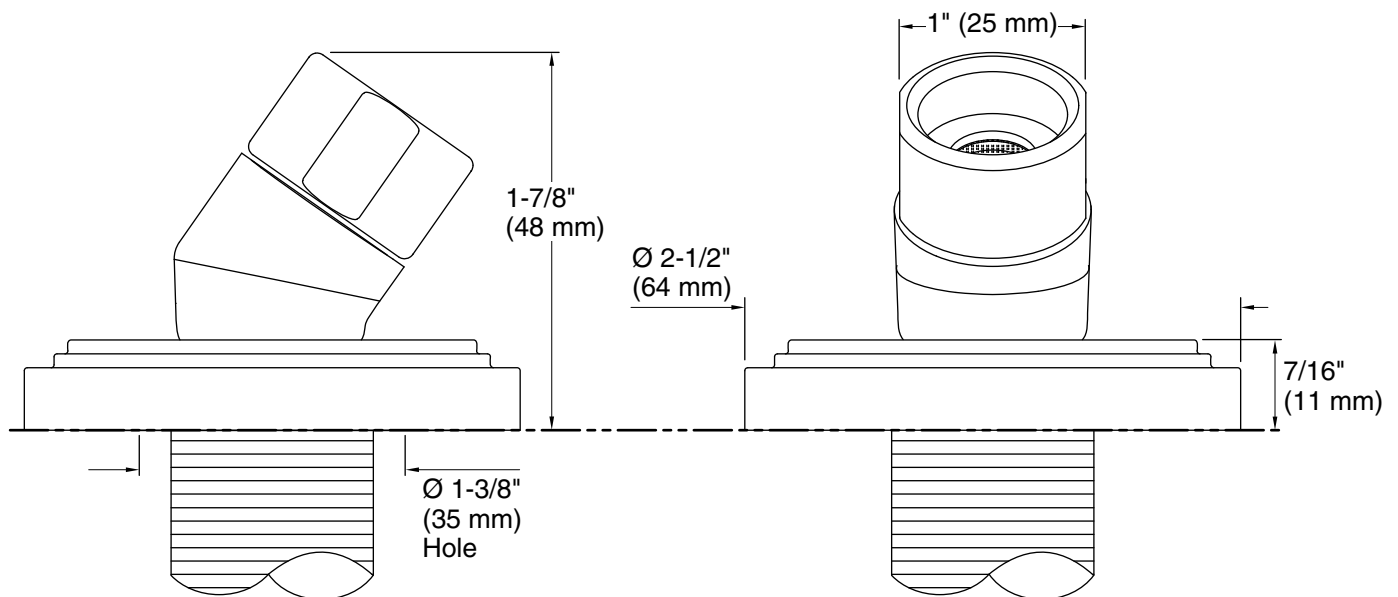

FEATURES

- Solid metal construction for durability and reliability
- Complements the Vir Stil®, Vir Stil® Minimal, and Paletta™ collections

CODES/STANDARDS APPLICABLE

- Specified model meets or exceeds the following:
- WRAS Compliant

P24174W

SPECIFIED MODEL				
Model	Description	Finishes		
P24174W-00	Laura Kirar Deck-Mount Handshower Trim	<input type="checkbox"/> CP Polished Chrome	<input type="checkbox"/> AD Nickel Silver	<input type="checkbox"/> AG Brushed Nickel <input type="checkbox"/> LB Bronze