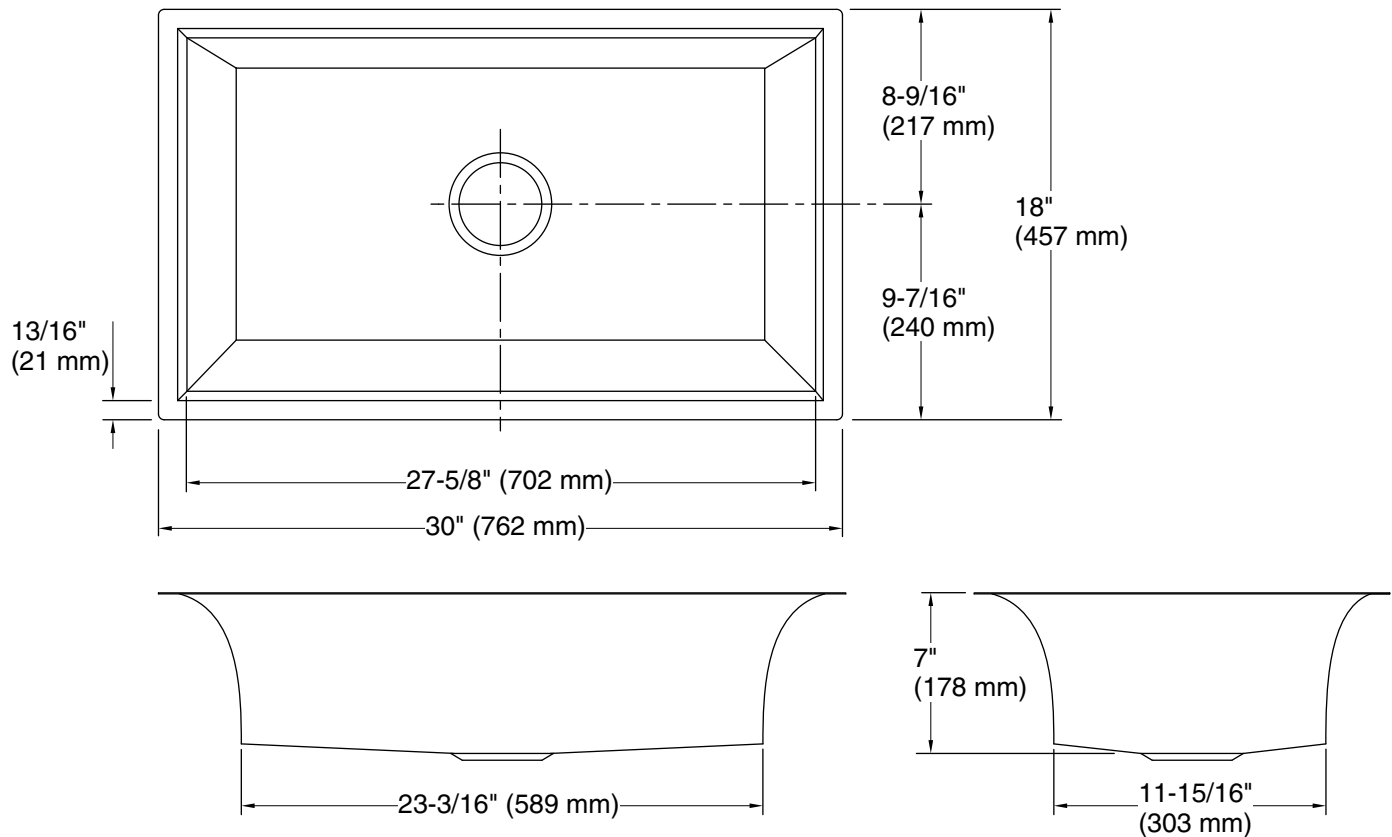

KALLISTA® Bacifiore® 30" Butler/Entertainment Sink

FEATURES

L20312

- 16-gauge, polished distressed stainless steel
- Flower inspiration for shaping of interior bowl design

PRODUCT INFORMATION	
Fixture*:	
Basin Area	16-3/8" (416 mm) x 27-5/8" (702 mm)
Water Depth	6-11/16" (170 mm)
Drain Hole	Ø 3-5/8" (92 mm)
*Approximate measurements for comparison only.	
Included Components:	
Cutout Template	1272249-7
Hardware Kit	91915