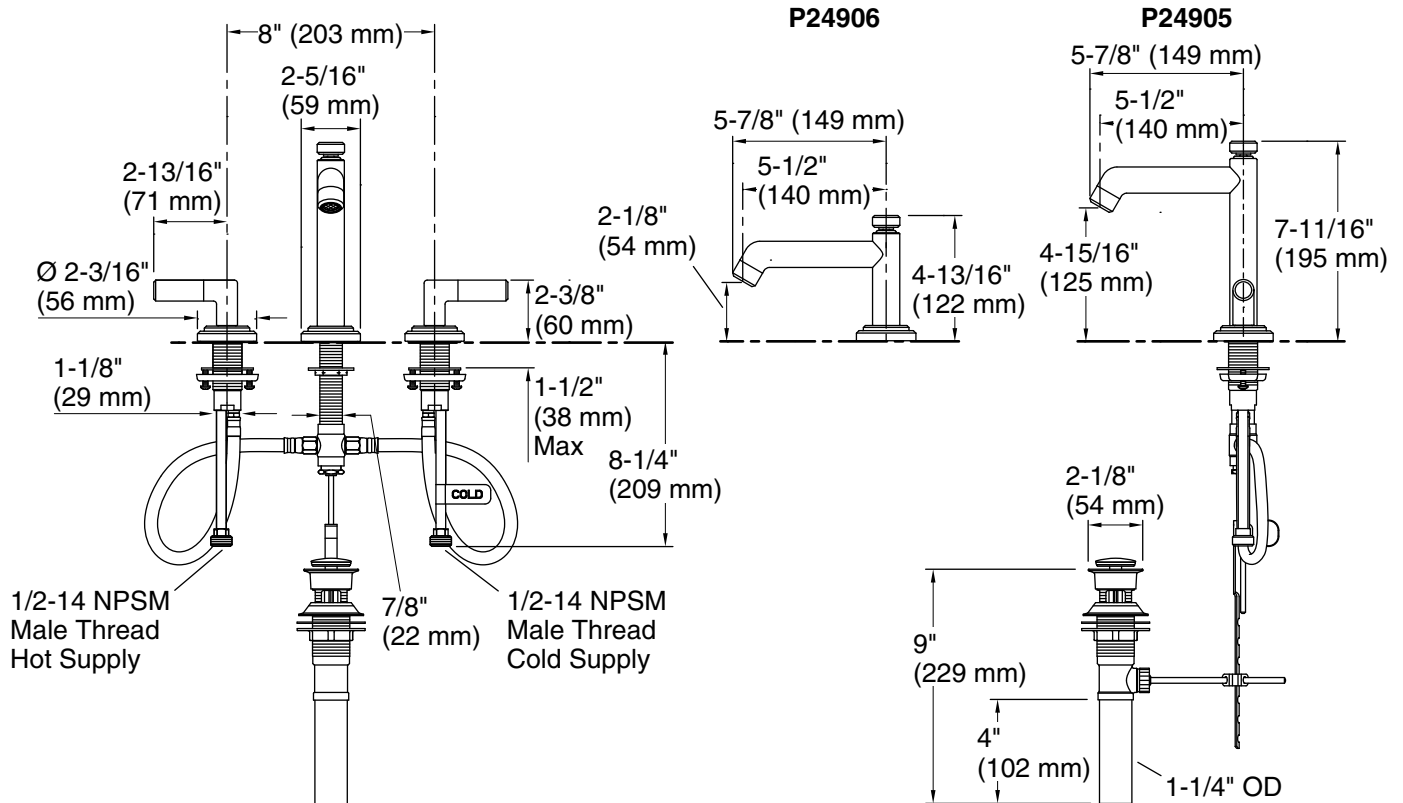

KALLISTA®

Pure Palette™ Basin Set

FEATURES

- Solid brass construction for durability and reliability
- Two-handle, widespread lavatory faucet for 8" (203 mm) - 16" (406 mm) centers
- Quarter-turn washerless ceramic disc valves
- 1.2 gal/min (4.5 l/min) maximum flow rate
- Includes drain
- Meets CalGreen requirements for basin faucets
- Complements the Pure Palette collection

P24905, P24906

* Compliant when installed to the specific requirement of this regulation

SPECIFIED MODEL

Model	Description	Finishes				
P24905-LV	Pure Palette Basin Set, Tall Spout	<input type="checkbox"/> CP Polished Chrome	<input type="checkbox"/> AD Nickel Silver	<input type="checkbox"/> AG Brushed Nickel	<input type="checkbox"/> BZ Antique Bronze	<input type="checkbox"/> ULB Unlacquered Brass
P24906-LV	Pure Palette Basin Set, Low Spout	<input type="checkbox"/> CP Polished Chrome	<input type="checkbox"/> AD Nickel Silver	<input type="checkbox"/> AG Brushed Nickel	<input type="checkbox"/> BZ Antique Bronze	<input type="checkbox"/> ULB Unlacquered Brass