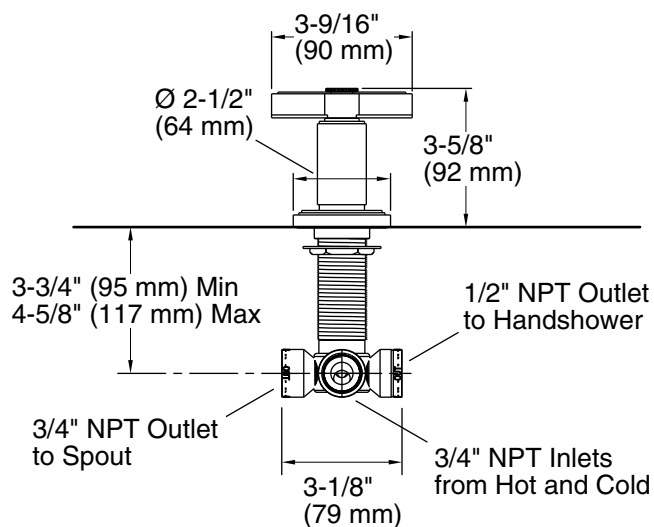

FEATURES

- Solid brass construction for durability and reliability
- Bath- or deck-mounted
- Complements the Vir Stil collection

CODES/STANDARDS APPLICABLE

1. Specified model meets or exceeds the following:
2. ASME A112.18.1/CSA B125.1

P24121

Cross Handle