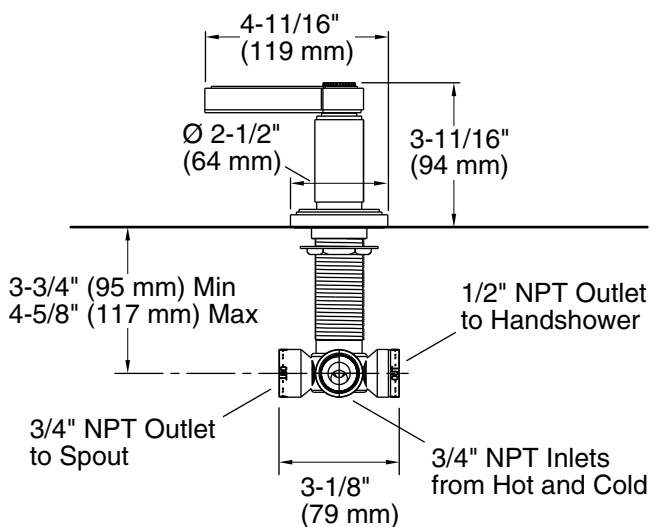

Lever Handle

SPECIFIED MODEL

Model	Description	Finishes			
P24121-LV	Vir Stil Minimal Deck Diverter, Lever Handles	☐ CP Polished Chrome	☐ AD Nickel Silver	☐ AG Brushed Nickel	☐ LB Bronze
P24121-CR	Vir Stil Minimal Deck Diverter, Cross Handles	☐ CP Polished Chrome	☐ AD Nickel Silver	☐ AG Brushed Nickel	☐ LB Bronze

We reserve the right to make revisions without notice in the design of products or in packaging unless this right has specifically been waived at the time the order is accepted.