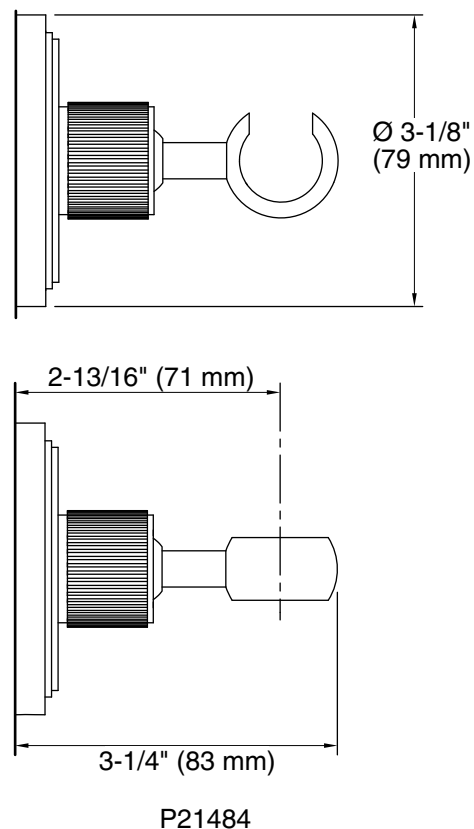

FEATURES

P21483, P21484

- Solid brass construction for durability and reliability
- Complements the Vir Stil collection

SPECIFIED MODEL					
Model	Description	Finishes			
P21483-00	Vir Stil Wall Supply Elbow	<input type="checkbox"/> CP Polished Chrome	<input type="checkbox"/> AD Nickel Silver	<input type="checkbox"/> AG Brushed Nickel	<input type="checkbox"/> LB Bronze
P21484-00	Vir Stil Wall Bracket	<input type="checkbox"/> CP Polished Chrome	<input type="checkbox"/> AD Nickel Silver	<input type="checkbox"/> AG Brushed Nickel	<input type="checkbox"/> LB Bronze
Recommended Handshower					
P21482-00	Vir Stil Handshower and Hose	<input type="checkbox"/> CP Polished Chrome	<input type="checkbox"/> AD Nickel Silver	<input type="checkbox"/> AG Brushed Nickel	<input type="checkbox"/> LB Bronze