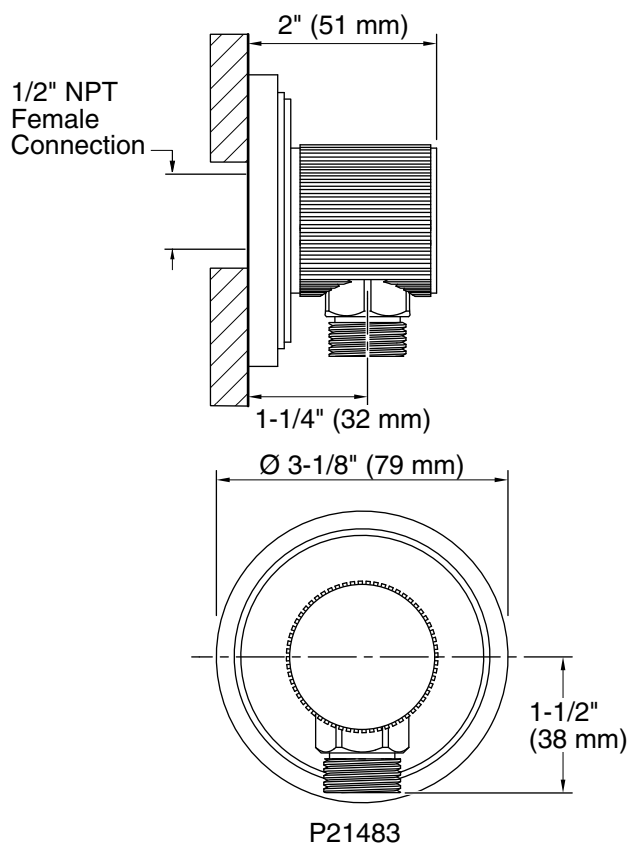

FEATURES

P21483, P21484

- Solid brass construction for durability and reliability
- Complements the Vir Stil collection

SPECIFIED MODEL					
Model	Description	Finishes			
P21483-00	Vir Stil Wall Supply Elbow	<input type="checkbox"/> CP Polished Chrome	<input type="checkbox"/> AD Nickel Silver	<input type="checkbox"/> AG Brushed Nickel	<input type="checkbox"/> LB Bronze
P21484-00	Vir Stil Wall Bracket	<input type="checkbox"/> CP Polished Chrome	<input type="checkbox"/> AD Nickel Silver	<input type="checkbox"/> AG Brushed Nickel	<input type="checkbox"/> LB Bronze
Recommended Handshower					
P21482-00	Vir Stil Handshower and Hose	<input type="checkbox"/> CP Polished Chrome	<input type="checkbox"/> AD Nickel Silver	<input type="checkbox"/> AG Brushed Nickel	<input type="checkbox"/> LB Bronze