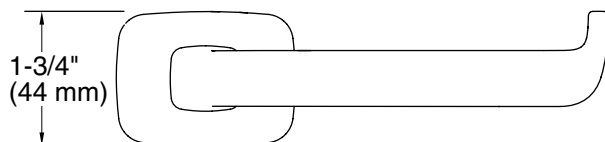

FEATURES

P34708

- Solid metal construction for durability and reliability
- Includes hex wrench for installation
- Complements the Per Se collection

SPECIFIED MODEL						
Model	Description	Finishes				
P34708-00	Per Se Toilet Paper Holder	<input type="checkbox"/> CP Polished Chrome	<input type="checkbox"/> AD Nickel Silver	<input type="checkbox"/> AG Brushed Nickel	<input type="checkbox"/> W7 Black Nickel	<input type="checkbox"/> 24K Polished Gold