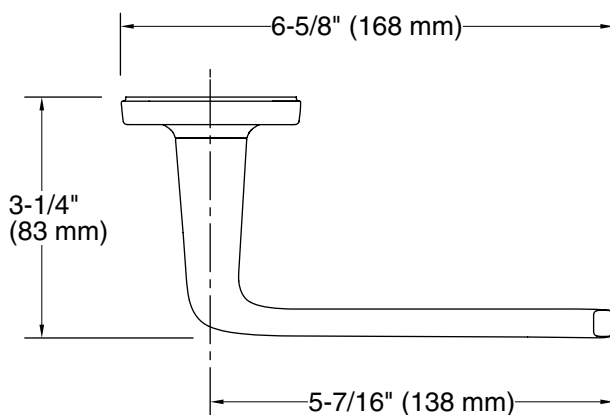

FEATURES

P34708

- Solid metal construction for durability and reliability
- Includes hex wrench for installation
- Complements the Per Se collection

SPECIFIED MODEL						
Model	Description	Finishes				
P34708-00	Per Se Toilet Paper Holder	<input type="checkbox"/> CP Polished Chrome	<input type="checkbox"/> AD Nickel Silver	<input type="checkbox"/> AG Brushed Nickel	<input type="checkbox"/> W7 Black Nickel	<input type="checkbox"/> 24K Polished Gold