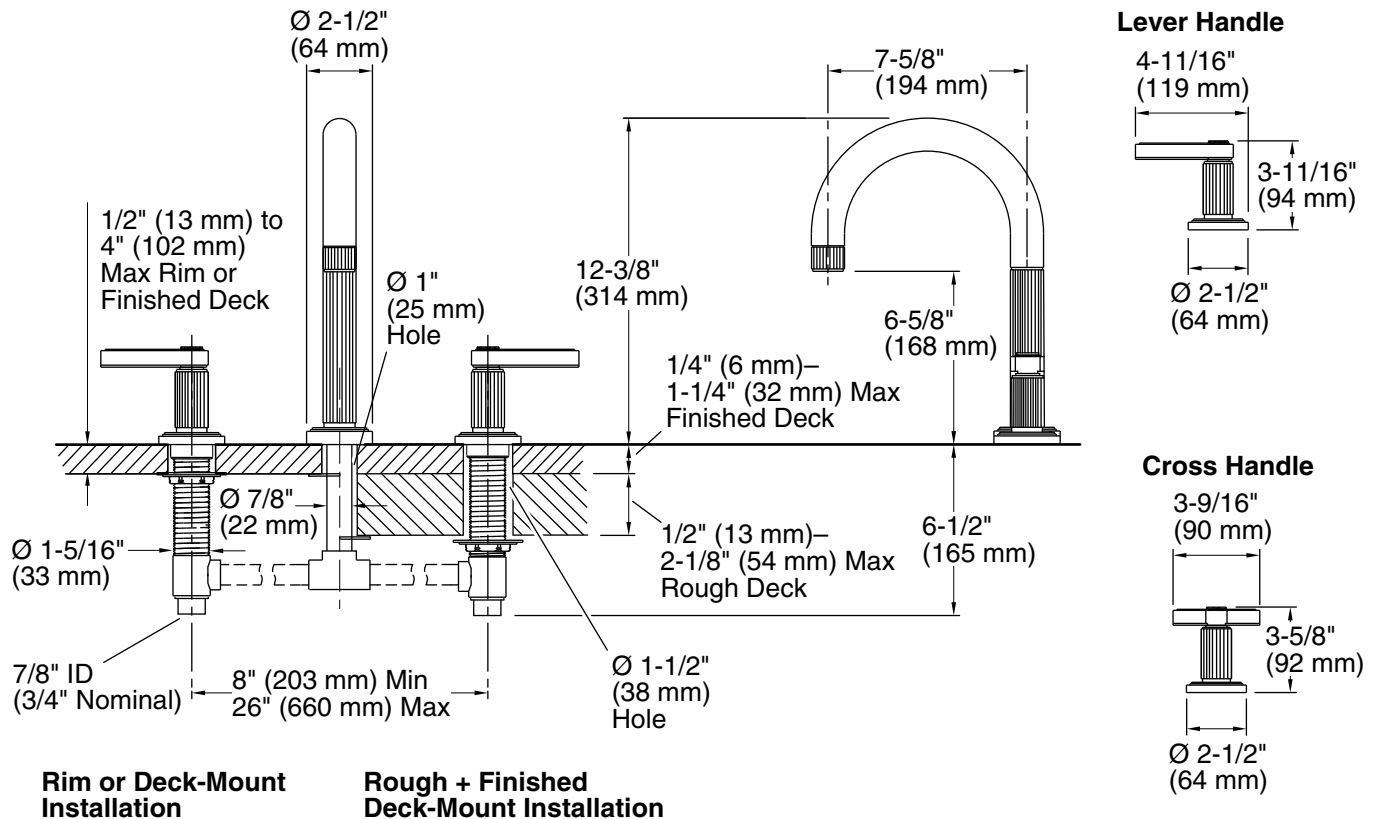

### FEATURES

- Solid brass construction for durability and reliability
- Bath- or deck-mounted
- Quarter-turn washerless ceramic disc valves
- Complements the Vir Stil collection

# P24103

**ADA**

| SPECIFIED MODEL   |   |   |   |  |                                    |
|-------------------|---|---|---|--|------------------------------------|
| Model             | Description                                 | Finishes                                    |   |  |                                    |
| P24103-CR         | Vir Stil Deck-Mount Bath Set, Cross Handles | <input type="checkbox"/> CP Polished Chrome | <input type="checkbox"/> AD Nickel Silver | <input type="checkbox"/> AG Brushed Nickel | <input type="checkbox"/> LB Bronze |
| P24103-LV         | Vir Stil Deck-Mount Bath Set, Lever Handles | <input type="checkbox"/> CP Polished Chrome | <input type="checkbox"/> AD Nickel Silver | <input type="checkbox"/> AG Brushed Nickel | <input type="checkbox"/> LB Bronze |
| Required Rough-In |   |   |   |  |                                    |
| P19302-00         | 3/4" Ceramic High-Flow Valve System         | <input type="checkbox"/> NA                 |   |  |                                    |