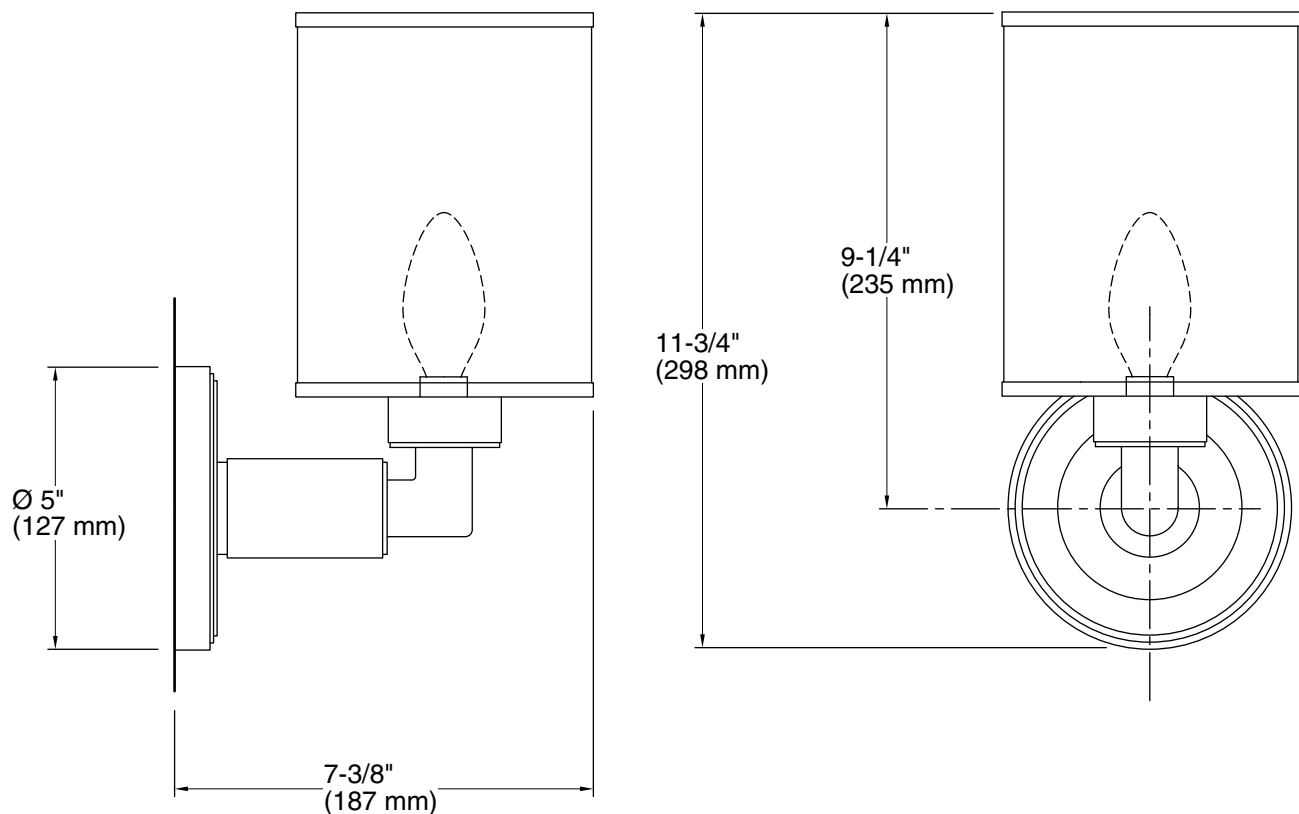

FEATURES

- Brass construction
- Concealed mounting
- Quality glass shade
- Maximum 25 W type B10 candelabra base bulb
- Complements the Vir Stil Minimal fixtures and faucets

CODES/STANDARDS APPLICABLE

Specified model meets or exceeds the following:

- EN 60598-1
- EN 60598-2-1

P34021W

SPECIFIED MODEL

Model	Description	Finishes			
P34021W-00	Vir Stil Minimal Wall Sconce	<input type="checkbox"/> CP Polished Chrome	<input type="checkbox"/> AD Nickel Silver	<input type="checkbox"/> AG Brushed Nickel	<input type="checkbox"/> LB Bronze