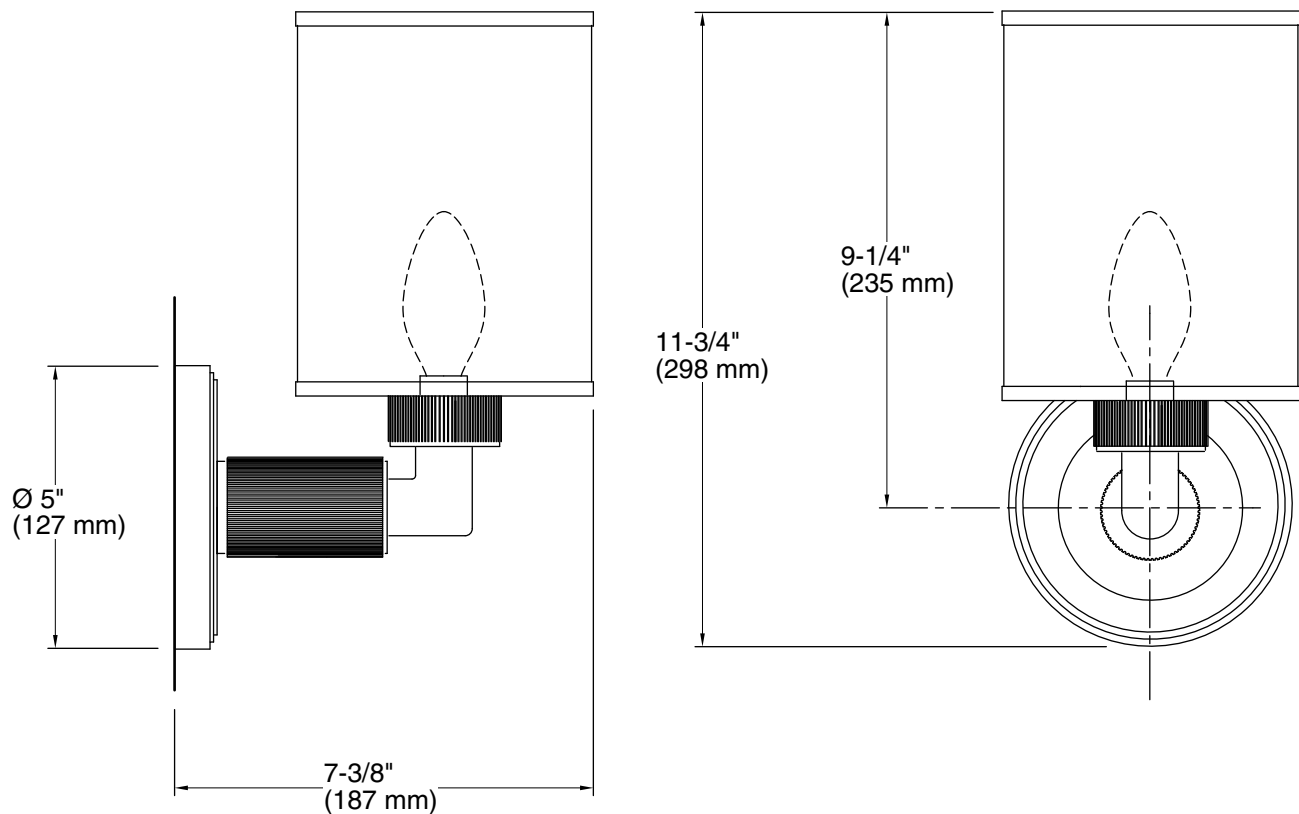

FEATURES

- Brass construction
- Concealed mounting
- Quality glass shade
- Maximum 25 W type B10 candelabra base bulb
- Complements the Vir Stil fixtures and faucets

CODES/STANDARDS APPLICABLE

Specified model meets or exceeds the following:

- EN 60598-1
- EN 60598-2-1

P34020W

SPECIFIED MODEL

| Model | Description | Finishes | | | |
|------------|----------------------|---|---|--|------------------------------------|
| P34020W-00 | Vir Stil Wall Sconce | <input type="checkbox"/> CP Polished Chrome | <input type="checkbox"/> AD Nickel Silver | <input type="checkbox"/> AG Brushed Nickel | <input type="checkbox"/> LB Bronze |