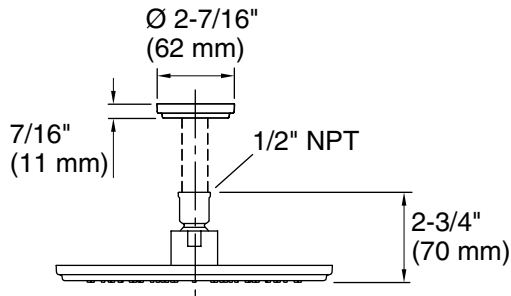

FEATURES

- Solid brass construction for durability and reliability
- Single-function rain showerhead
- Air-induced spray technology
- Optimized sprayface for maximum performance
- Small Contemporary Raindome in 1.75 gal/min (6.6 l/min) or 2.5 gal/min (9.5 l/min)
- Large Contemporary Raindome in 2.5 gal/min (9.5 l/min)
- 1/2" NPT connection
- Complements Kallista bathroom faucets and fixtures

CODES/STANDARDS APPLICABLE

1. Specified model meets or exceeds the following:
2. ASME A112.18.1/CSA B125.1
   - Energy Policy Act of 1992

**P21512,
P21513**

**P21512-00
P21512-G**