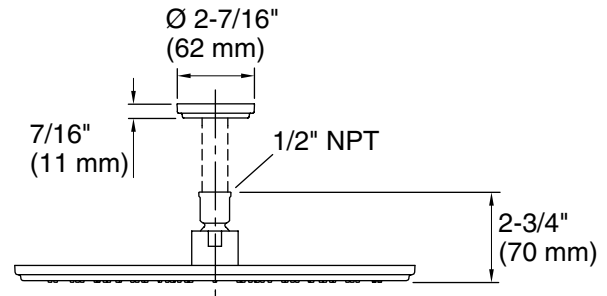

P21513-00

SPECIFIED MODEL					
Model	Description	Finishes			
P21512-G	Small Contemporary Raindome 1.75 gal/min (6.6 l/min)	☐ CP Polished Chrome	☐ AD Nickel Silver	☐ AG Brushed Nickel	☐ BL Matte Black
		☐ GN Gunmetal	☐ ULB Unlacquered Brass		
P21512-00	Small Contemporary Raindome 2.5 gal/min (9.5 l/min)	☐ CP Polished Chrome	☐ AD Nickel Silver	☐ AG Brushed Nickel	
		☐ LB Bronze	☐ GN Gunmetal		
P21513-00	Large Contemporary Raindome 2.5 gal/min (9.5 l/min)	☐ CP Polished Chrome	☐ AD Nickel Silver	☐ AG Brushed Nickel	☐ GN Gunmetal
		☐ LB Bronze	☐ W7 Black Nickel	☐ ULB Unlacquered Brass	☐ BL Matte Black
Required Arm Options					
P21520-00	3" Ceiling-Mount Shower Arm	☐ CP Polished Chrome	☐ AD Nickel Silver	☐ AG Brushed Nickel	☐ GN Gunmetal
		☐ LB Bronze	☐ W7 Black Nickel	☐ ULB Unlacquered Brass	☐ BL Matte Black
P21521-00	6" Ceiling-Mount Shower Arm	☐ CP Polished Chrome	☐ AD Nickel Silver	☐ AG Brushed Nickel	☐ GN Gunmetal
		☐ LB Bronze	☐ W7 Black Nickel	☐ ULB Unlacquered Brass	☐ BL Matte Black
P21522-00	12" Ceiling-Mount Shower Arm	☐ CP Polished Chrome	☐ AD Nickel Silver	☐ AG Brushed Nickel	☐ GN Gunmetal
		☐ LB Bronze	☐ W7 Black Nickel	☐ ULB Unlacquered Brass	☐ BL Matte Black
P21523-00	Wall-Mount Shower Arm	☐ CP Polished Chrome	☐ AD Nickel Silver	☐ AG Brushed Nickel	☐ GN Gunmetal
		☐ LB Bronze	☐ W7 Black Nickel	☐ ULB Unlacquered Brass	☐ BL Matte Black

We reserve the right to make revisions without notice in the design of products or in packaging unless this right has specifically been waived at the time the order is accepted.