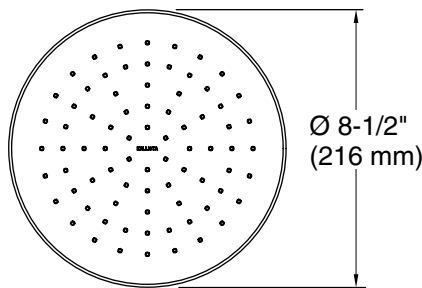

FEATURES

- Solid brass construction for durability and reliability
- Single-function rain showerhead
- Air-induced spray technology
- Optimized sprayface for maximum performance
- Small Contemporary Raindome in 1.75 gal/min (6.6 l/min) or 2.5 gal/min (9.5 l/min)
- Large Contemporary Raindome in 2.5 gal/min (9.5 l/min)
- 1/2" NPT connection
- Complements Kallista bathroom faucets and fixtures

CODES/STANDARDS APPLICABLE

1. Specified model meets or exceeds the following:
2. ASME A112.18.1/CSA B125.1
   - Energy Policy Act of 1992

**P21512,
P21513**

**P21512-00
P21512-G**