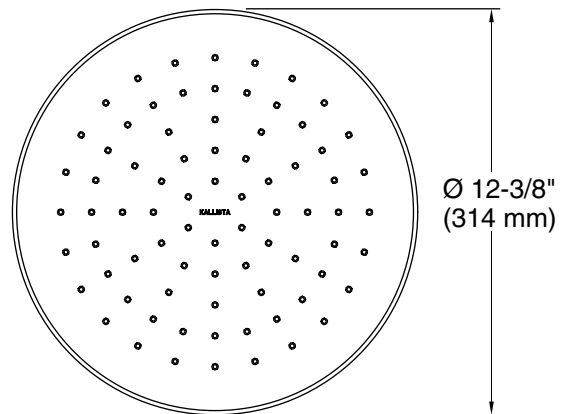

P21513-00

SPECIFIED MODEL					
Model	Description	Finishes			
P21512-G	Small Contemporary Raindome 1.75 gal/min (6.6 l/min)	☐ CP Polished Chrome	☐ AD Nickel Silver	☐ AG Brushed Nickel	☐ BL Matte Black
		☐ GN Gunmetal	☐ ULB Unlacquered Brass		
P21512-00	Small Contemporary Raindome 2.5 gal/min (9.5 l/min)	☐ CP Polished Chrome	☐ AD Nickel Silver	☐ AG Brushed Nickel	
		☐ LB Bronze	☐ GN Gunmetal		
P21513-00	Large Contemporary Raindome 2.5 gal/min (9.5 l/min)	☐ CP Polished Chrome	☐ AD Nickel Silver	☐ AG Brushed Nickel	☐ GN Gunmetal
		☐ LB Bronze	☐ W7 Black Nickel	☐ ULB Unlacquered Brass	☐ BL Matte Black
Required Arm Options					
P21520-00	3" Ceiling-Mount Shower Arm	☐ CP Polished Chrome	☐ AD Nickel Silver	☐ AG Brushed Nickel	☐ GN Gunmetal
		☐ LB Bronze	☐ W7 Black Nickel	☐ ULB Unlacquered Brass	☐ BL Matte Black
P21521-00	6" Ceiling-Mount Shower Arm	☐ CP Polished Chrome	☐ AD Nickel Silver	☐ AG Brushed Nickel	☐ GN Gunmetal
		☐ LB Bronze	☐ W7 Black Nickel	☐ ULB Unlacquered Brass	☐ BL Matte Black
P21522-00	12" Ceiling-Mount Shower Arm	☐ CP Polished Chrome	☐ AD Nickel Silver	☐ AG Brushed Nickel	☐ GN Gunmetal
		☐ LB Bronze	☐ W7 Black Nickel	☐ ULB Unlacquered Brass	☐ BL Matte Black
P21523-00	Wall-Mount Shower Arm	☐ CP Polished Chrome	☐ AD Nickel Silver	☐ AG Brushed Nickel	☐ GN Gunmetal
		☐ LB Bronze	☐ W7 Black Nickel	☐ ULB Unlacquered Brass	☐ BL Matte Black

We reserve the right to make revisions without notice in the design of products or in packaging unless this right has specifically been waived at the time the order is accepted.