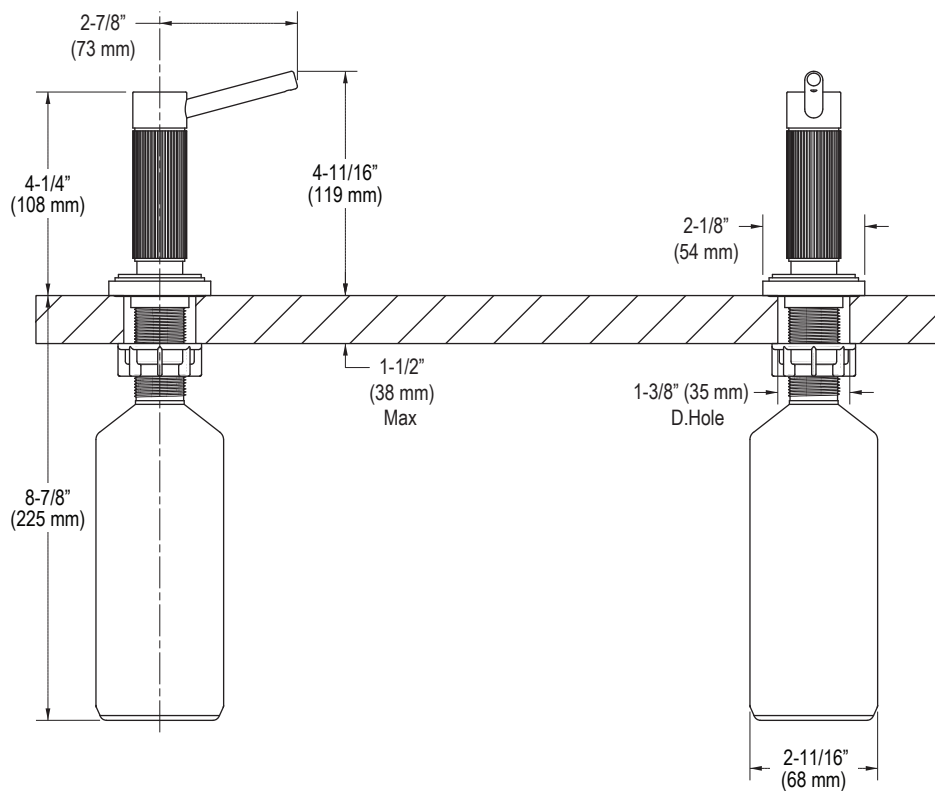

FEATURES

P23062

- Solid brass construction for durability and reliability
- Single-hole mounting allows for less counter clutter
- Coordinates with the Vir Stil Collection

SPECIFIED MODEL

Model	Description	Finishes		
P23062-00	Vir Stil Soap Dispenser	<input type="checkbox"/> CP Polished Chrome	<input type="checkbox"/> AD Nickel Silver	<input type="checkbox"/> AG Brushed Nickel