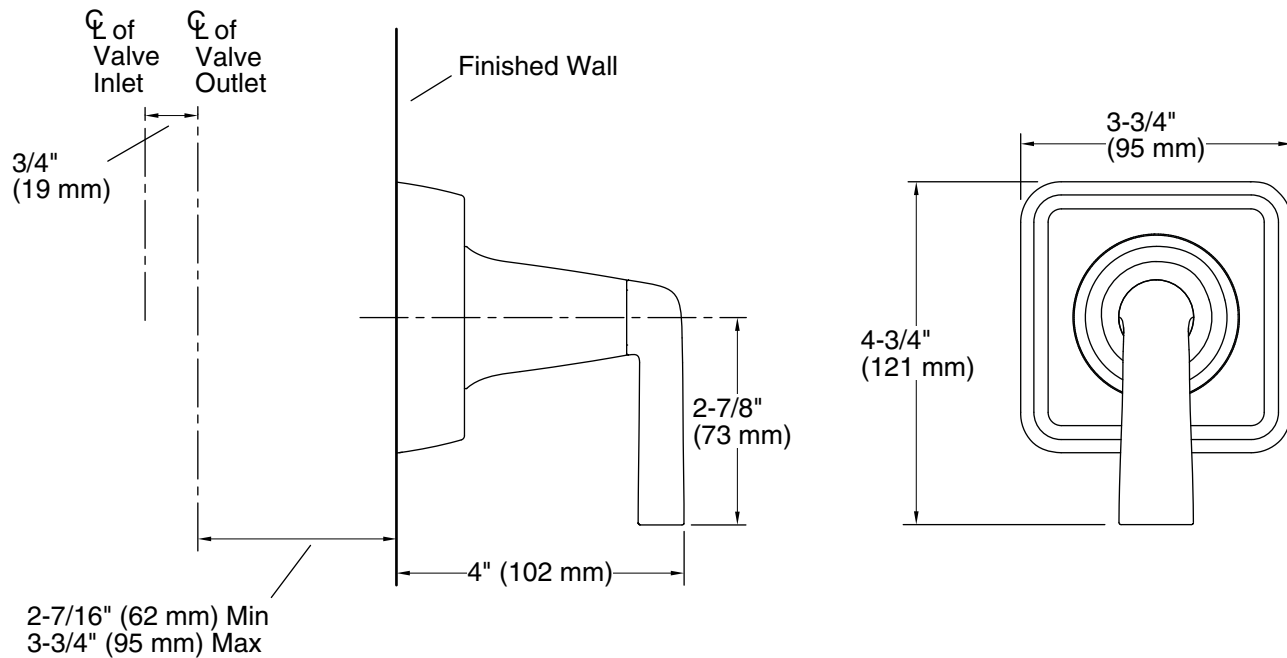

FEATURES

- Solid brass construction for durability and reliability
- Volume control valve allows the user to customize their shower experience
- Complements the Counterpoint collection

CODES/STANDARDS APPLICABLE

Specified model meets or exceeds the following:

- ASME A112.18.1/CSA B125.1
- ADA
- ICC/ANSI A117.1

P23223

ADA

SPECIFIED MODEL

Model	Description	Finishes		
P23223-LV	Counterpoint Volume Control Valve Trim, Lever Handle	<input type="checkbox"/> CP Polished Chrome	<input type="checkbox"/> AD Nickel Silver	<input type="checkbox"/> AG Brushed Nickel
Required Rough-in				
P29527-00	Rough-in, 1/2" Volume Control	<input type="checkbox"/> NA		
P29528-00	Rough-in, 3/4" Volume Control	<input type="checkbox"/> NA		