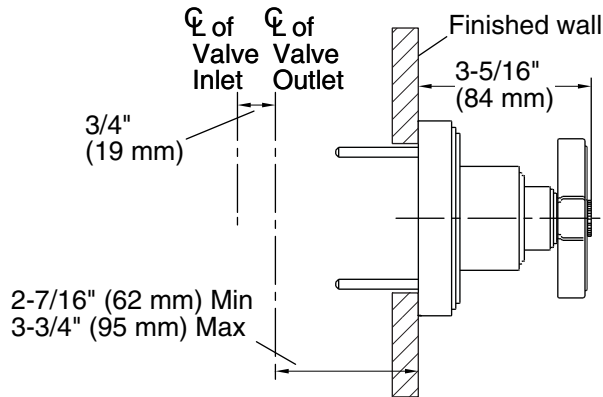

FEATURES

- Solid brass construction for durability and reliability
- Wall-mount
- Allows the user to customize their shower experience
- Complements the Vir Stil collection

CODES/STANDARDS APPLICABLE

- Specified model meets or exceeds the following:
- ASME A112.18.1/CSA B125.1
 - ADA
 - ICC/ANSI A117.1

P24113

ADA

P24113-CR

P24113-LV

SPECIFIED MODEL					
Model	Description	Finishes			
P24113-CR	Vir Stil Volume Control Valve Trim, Cross Handle	<input type="checkbox"/> CP Polished Chrome	<input type="checkbox"/> AD Nickel Silver	<input type="checkbox"/> AG Brushed Nickel	<input type="checkbox"/> LB Bronze
P24113-LV	Vir Stil Volume Control Valve Trim, Lever Handle	<input type="checkbox"/> CP Polished Chrome	<input type="checkbox"/> AD Nickel Silver	<input type="checkbox"/> AG Brushed Nickel	<input type="checkbox"/> LB Bronze
Required Rough-in					
P29527-00	Rough-in, 1/2" Volume Control	<input type="checkbox"/> NA			
P29528-00	Rough-in, 3/4" Volume Control	<input type="checkbox"/> NA			