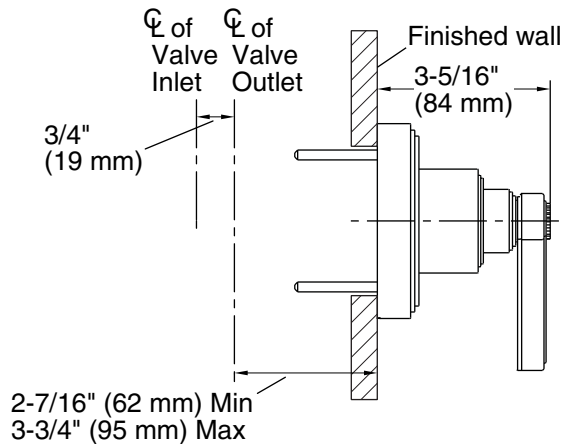

FEATURES

- Solid brass construction for durability and reliability
- Wall-mount
- Allows the user to customize their shower experience
- Complements the Vir Stil collection

CODES/STANDARDS APPLICABLE

- Specified model meets or exceeds the following:
- ASME A112.18.1/CSA B125.1
 - ADA
 - ICC/ANSI A117.1

P24113

ADA

P24113-CR

P24113-LV

SPECIFIED MODEL					
Model	Description	Finishes			
P24113-CR	Vir Stil Volume Control Valve Trim, Cross Handle	<input type="checkbox"/> CP Polished Chrome	<input type="checkbox"/> AD Nickel Silver	<input type="checkbox"/> AG Brushed Nickel	<input type="checkbox"/> LB Bronze
P24113-LV	Vir Stil Volume Control Valve Trim, Lever Handle	<input type="checkbox"/> CP Polished Chrome	<input type="checkbox"/> AD Nickel Silver	<input type="checkbox"/> AG Brushed Nickel	<input type="checkbox"/> LB Bronze
Required Rough-in					
P29527-00	Rough-in, 1/2" Volume Control	<input type="checkbox"/> NA			
P29528-00	Rough-in, 3/4" Volume Control	<input type="checkbox"/> NA			