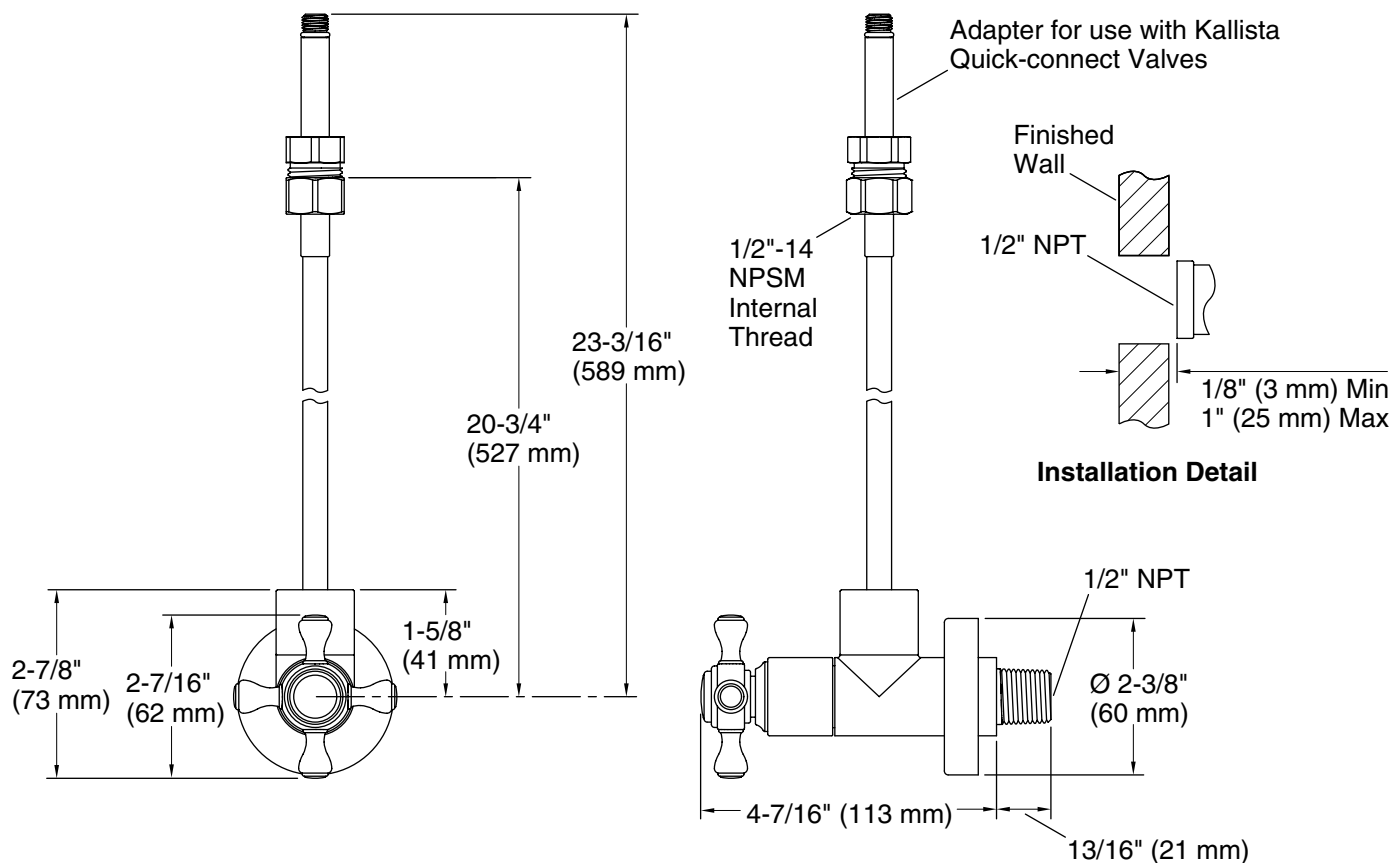

FEATURES

- Solid brass construction for durability and reliability
- Vertical metal supply tube
- Adjustable escutcheon

P21642

SPECIFIED MODEL

Model	Description	Finishes	
P21642-00	Traditional Basin Supply Valves	<input type="checkbox"/> CP Polished Chrome	<input type="checkbox"/> AD Nickel Silver
		<input type="checkbox"/> AG Brushed Nickel	<input type="checkbox"/> BCH Blush Bronze
		<input type="checkbox"/> W6 Weathered Bronze	