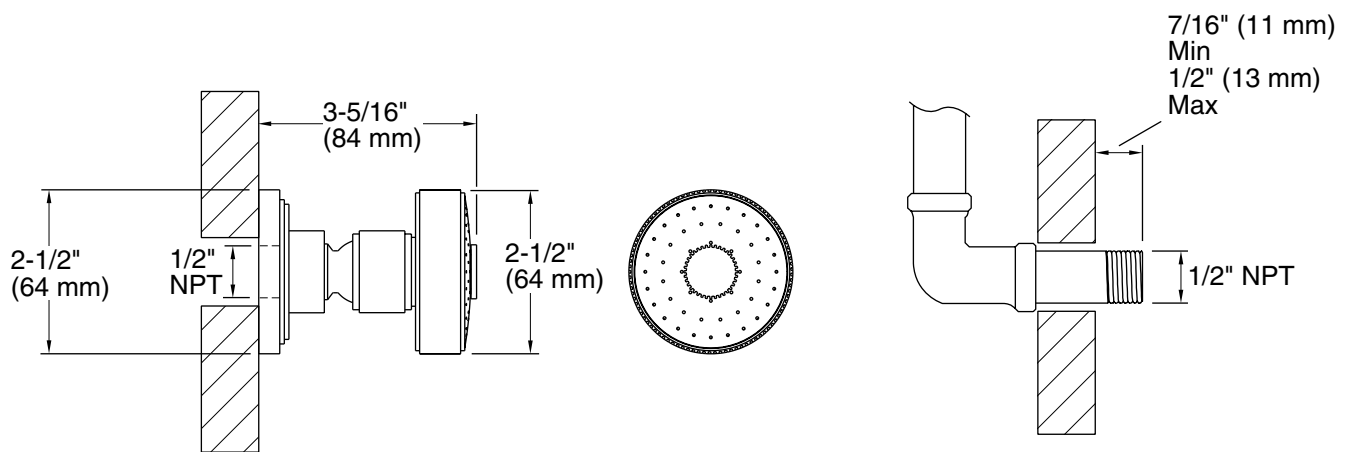

### FEATURES

P21477

- Brass construction
- 2.5 gal/min (9.5 l/min) flow rate
- 1/2" NPT connection
- Complements the Vir Stil collection

**Rough-In Information**

SPECIFIED MODEL				
Model	Description	Finishes		
P21477-00	Vir Stil Minimal Body Spray	<input type="checkbox"/> CP Polished Chrome	<input type="checkbox"/> AD Nickel Silver	<input type="checkbox"/> AG Brushed Nickel <input type="checkbox"/> LB Bronze