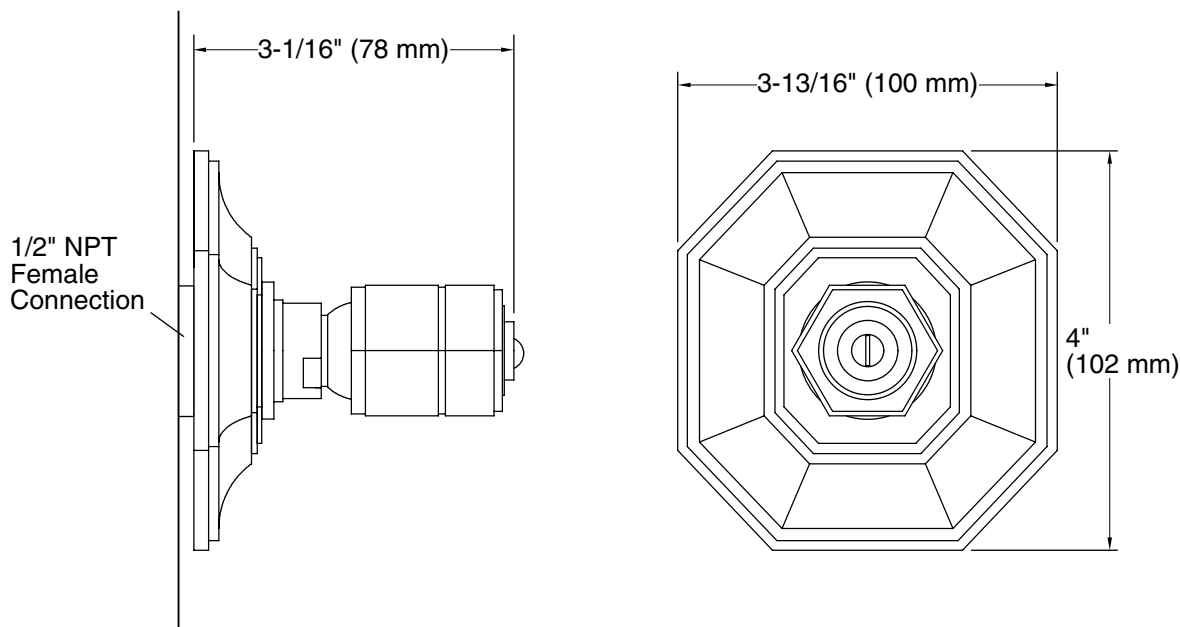

### FEATURES

P21442

- *Pivots 30 degrees for targeted spray*
- *Solid brass construction for durability and reliability*
- *2.5 gal/min (9.5 l/min) flow rate*
- *Complements the For Town collection*