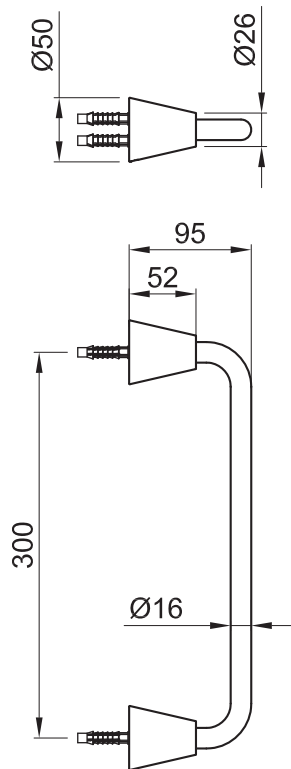

JEE-O cone towel holder 30

Article code:

901-0080

● Brushed

901-0086

● Gun metal

Material:

Stainless Steel r304

Cleaning instructions:

download JEE-O shower and taps manual on our website: www.jee-o.com

Dimension package:

L 37 x W 10 x H 5.5 cm

Total weight:

1.0 kg

Package weight:

0.10 kg