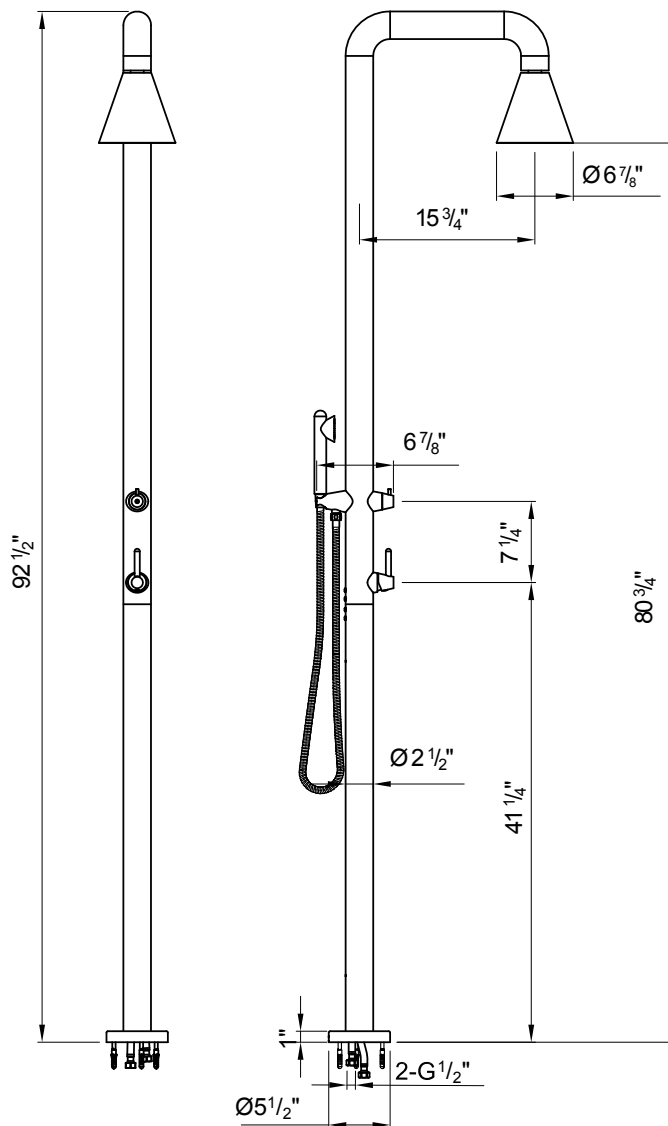

JEE-O cone shower 02

Article code:

900-6210

● Brushed

900-6216

● Gun metal

Material:

Stainless Steel r316

Cleaning instructions:

download JEE-O shower and taps manual on our website: www.jee-o.com

Cartridge:

Sedal/Kerox ceramic mixing cartridge (35mm), item code 005-0101 and JEE-O ceramic diverter mechanism item code 005-0302

Flow at water of 38°C:

Available soon

Pressure:

Recommended working pressure 3Bar

Flexhose:

150 cm length

Connection:

2 x G 1/2" (Ø15mm / 0.6") nylon^(out)/epdm⁽ⁱⁿ⁾ flexhose with brass swivel British Standard Pipe (BSP)

Thread:

Dimension package:

L158 x W66 x H23 cm

Total weight:

17.9 kg

Package weight:

5.2 kg

Placing on a water-tight floor