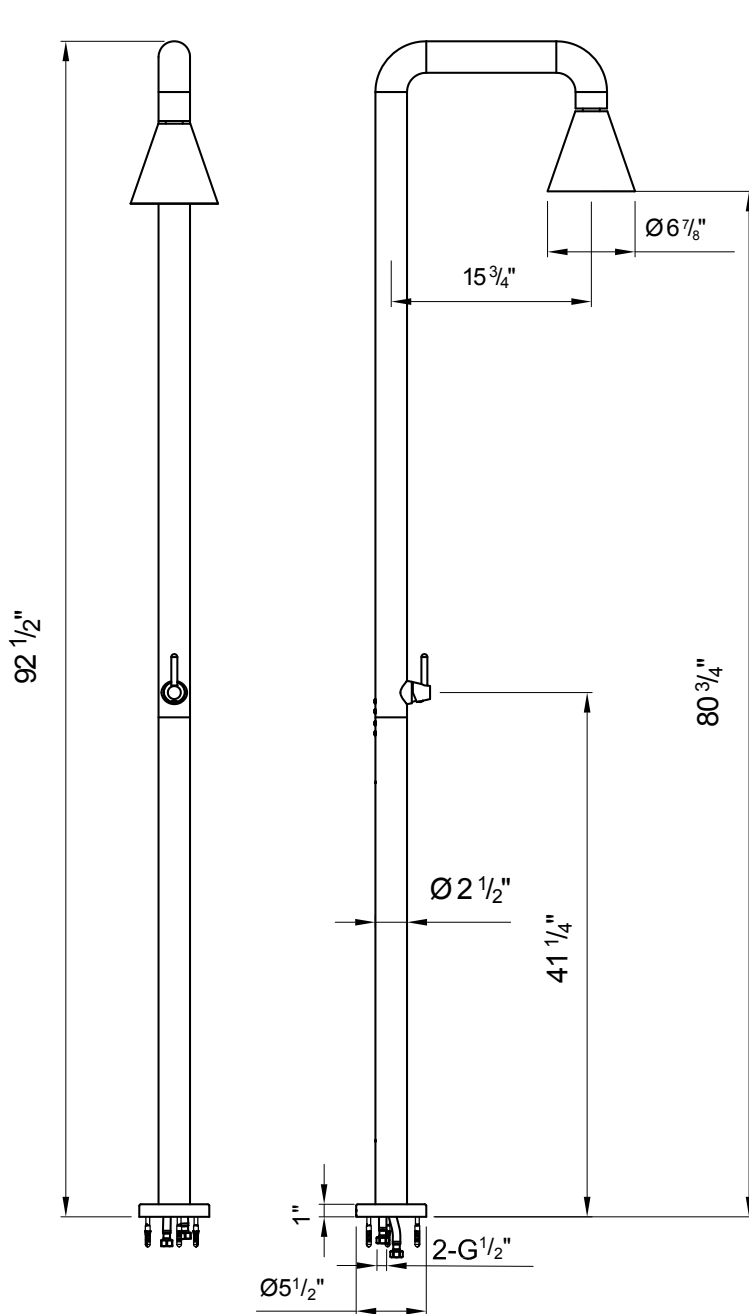

JEE-O cone shower 01

Article code:

900-6100

● Brushed

900-6106

● Gun metal

Material:

Stainless Steel r316

Shower head

Ø170mm/99 nozzles

Cleaning instructions:

download JEE-O shower and taps manual on our website: www.jee-o.com

Cartridge:

Sedal/Kerox ceramic mixing cartridge (35mm), item code 005-0101

Flow at water of 38°C:

12l p/m at 3Bar pressure

Pressure:

Recommended working pressure 3Bar

Connection:

2 x G 1/2" (Ø15mm / 0.6") nylon^(out)/epdm⁽ⁱⁿ⁾ flexhose with brass swivel British Standard Pipe (BSP)

Thread:

Dimension package:

L158 x W61 x H23 cm

Total weight:

15.1 kg

Package weight:

4.6 kg

Placing on a water-tight floor

2 year warranty - The general conditions can be found on our website: www.jee-o.com/downloads

HS code: