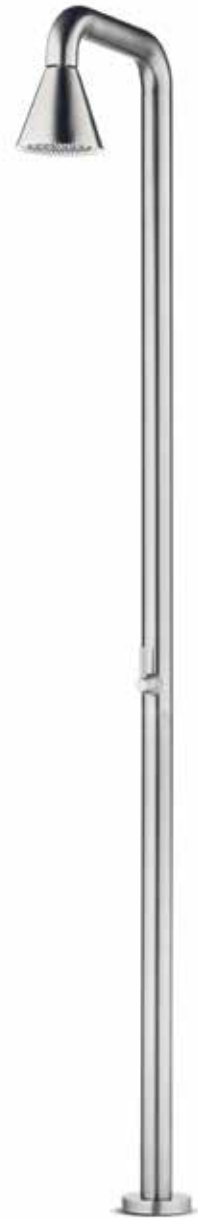

JEE-O cone shower 01

Article code:

900-6100

● Brushed

900-6106

● Gun metal

Material:

Stainless Steel r316

Shower head

Ø170mm/99 nozzles

Cleaning instructions:

download JEE-O shower and taps manual on our website: www.jee-o.com

Cartridge:

Sedal/Kerox ceramic mixing cartridge (35mm), item code 005-0101

Flow at water of 38°C:

12l p/m at 3Bar pressure

Pressure:

Recommended working pressure 3Bar

Connection:

2 x G 1/2" (Ø15mm / 0.6") nylon^(out)/epdm⁽ⁱⁿ⁾ flexhose with brass swivel British Standard Pipe (BSP)

Thread:

Dimension package: