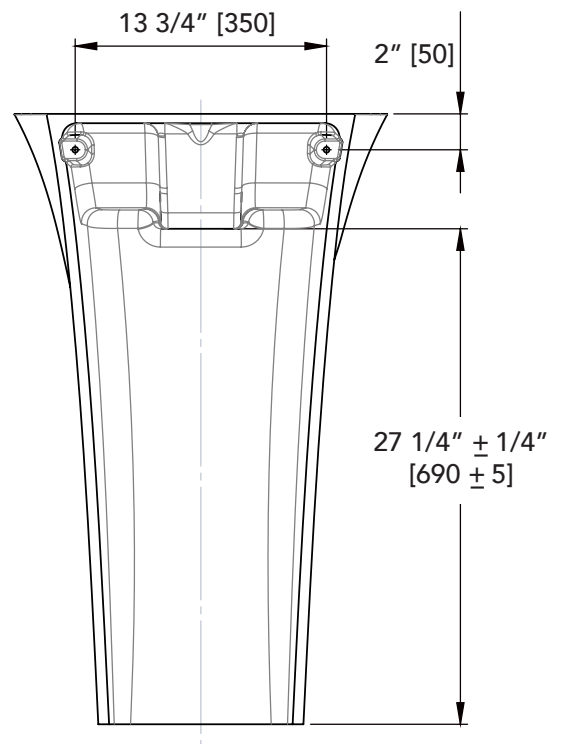

Back

Diagrams are of cabinets only - James Martin Optional Countertops and sinks are not shown