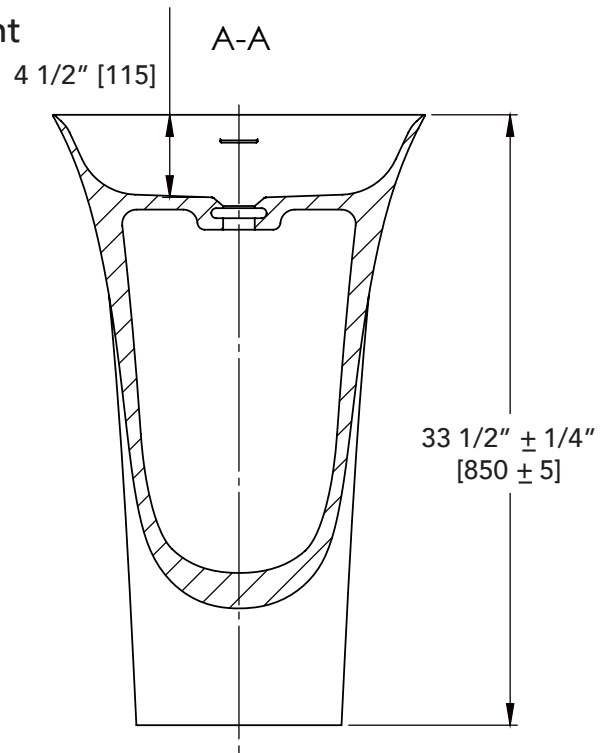

## Features

- Material: Mineral Composite Stone
- Column/Pedestal Style Integrated Sink
- 4" Deep, surface area behind sink
- Single Hole Faucet with 1-3/4" Drain Opening
- Requires: Flexible, expandible P-trap (not included)
- Mounting Type: Secures to wall bracket (included)
- Integrated Overflow
- Open Back Design

## Dimensions:

Width: 20-3/8" (517.52 mm)  
Depth: 17-3/4" (450.85 mm)  
Height: 33-1/2" (851 mm)  
Weight: 79 lbs. (35.8 kg.)

# 20" Jasper Pedestal Sink

JAMES MARTIN VANITIES

130-V20-GW

## Side