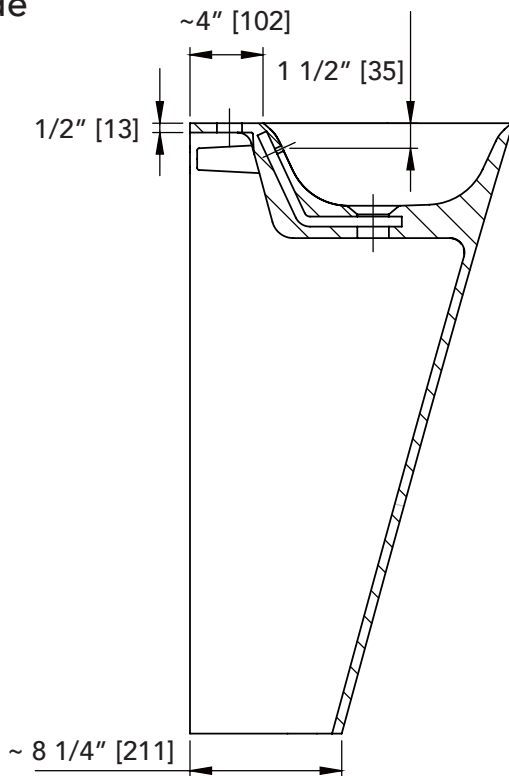

20" Jasper Pedestal Sink

JAMES MARTIN VANITIES

130-V20-GW

Top

Front

Side

Back

Diagrams are of cabinets only - James Martin Optional Countertops and sinks are not shown