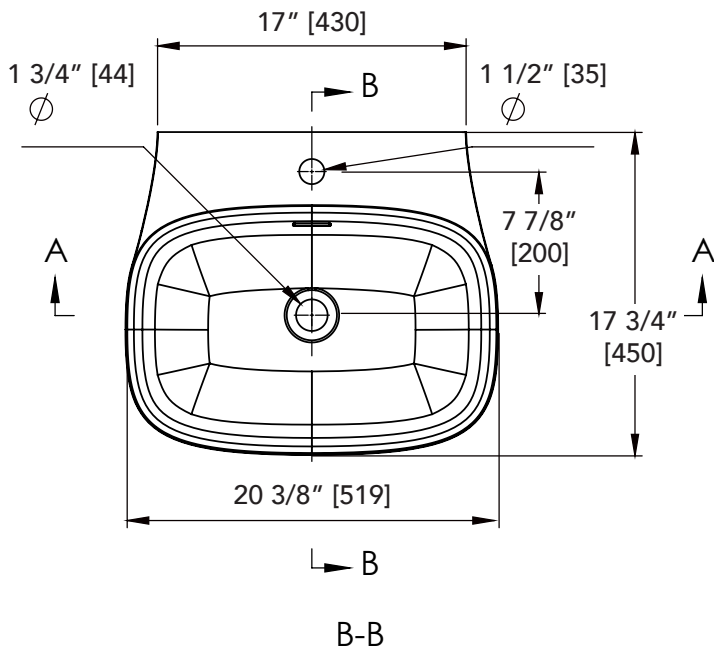

20" Jasper Pedestal Sink

JAMES MARTIN VANITIES

130-V20-GW

Top