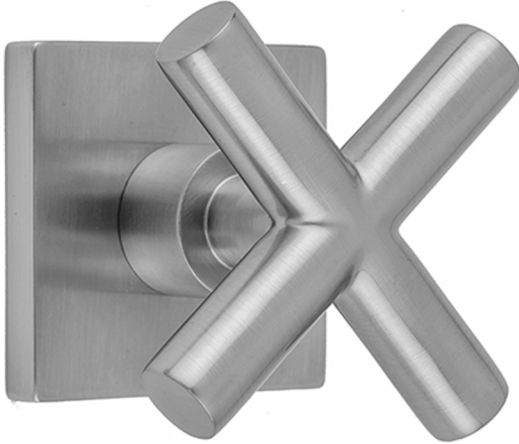

Contempo Slim Cross with Square Escutcheon Trim for Exacto
 Volume Controls and Diverters (J-VC34 / J-VC12 / J-20682 / J-20686
 / J-20688 / J-20687 / J-20689)

Model #: TSQ462-TRIM-

FEATURES:

- All brass construction
- When used with Valve J-20686, J-20687, J-20688, or J-20689: Turning the handle turns the water on and off, controls the volume of the water, and diverts the water
- When used with Valve J-20682: Turning the handle controls the volume of the water and diverts the water
- When used with Valve J-VC12 or J-VC34: Turning the handle controls the volume of the water
- Requires one of the rough valves listed above

AVAILABLE FINISHES:

Polished Chrome (PCH)	Satin Chrome (SC)	Bronze Umber (BU)
Satin Nickel (SN)	Pewter (PEW)	Caramel Bronze (CB)
Polished Nickel (PN)	Antique Brass (AB)	Antique Copper (ACU)
Oil-Rubbed Bronze (ORB)	Polished Brass (PB)	Polished Copper (PCU)
Vintage Bronze (VB)	Satin Brass (SB)	Rose Gold (RG)
Matte Black (MBK)	Satin Gold (SG)	Polished Gold (PG)
Black Nickel (BKN)	Bombay Gold (BG)	Jewelers Gold (JG)
Europa Bronze (EB)	White (WH)	Sedona Beige (SDB)
Tristan Brass (TB)	Unlacquered Brass (ULB)	Satin Cooper (SCU)