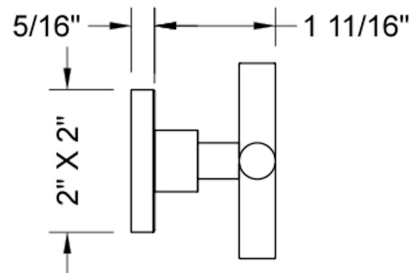

Contempo Slim Cross with Square Escutcheon Trim for Exacto
 Volume Controls and Diverters (J-VC34 / J-VC12 / J-20682 / J-20686
 / J-20688 / J-20687 / J-20689)

Model #: TSQ462-TRIM-

FEATURES:

- All brass construction
- When used with Valve J-20686, J-20687, J-20688, or J-20689: Turning the handle turns the water on and off, controls the volume of the water, and diverts the water
- When used with Valve J-20682: Turning the handle controls the volume of the water and diverts the water
- When used with Valve J-VC12 or J-VC34: Turning the handle controls the volume of the water
- Requires one of the rough valves listed above

SPECIFICATION DRAWING:

SIDE VIEW

FRONT VIEW