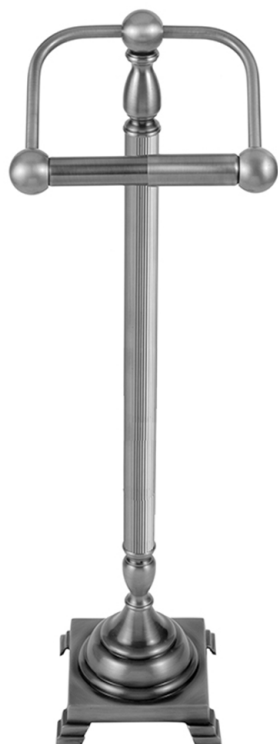

Freestanding Toilet Paper Holder- Reeded Tubing

Model #: TP-20-

FEATURES:

- All brass free standing toilet paper holder
- 26 1/2" tall with 5 1/2" weighted base for stability
- Available with both smooth or reeded tubing

AVAILABLE FINISHES:

Polished Chrome (PCH)	Satin Chrome (SC)	Bronze Umber (BU)
Satin Nickel (SN)	Pewter (PEW)	Caramel Bronze (CB)
Polished Nickel (PN)	Antique Brass (AB)	Antique Copper (ACU)
Oil-Rubbed Bronze (ORB)	Polished Brass (PB)	Polished Copper (PCU)
Vintage Bronze (VB)	Satin Brass (SB)	Rose Gold (RG)
Matte Black (MBK)	Satin Gold (SG)	Polished Gold (PG)
Black Nickel (BKN)	Bombay Gold (BG)	Jewelers Gold (JG)
Unlacquered Brass (ULB)	Satin Cooper (SCU)	