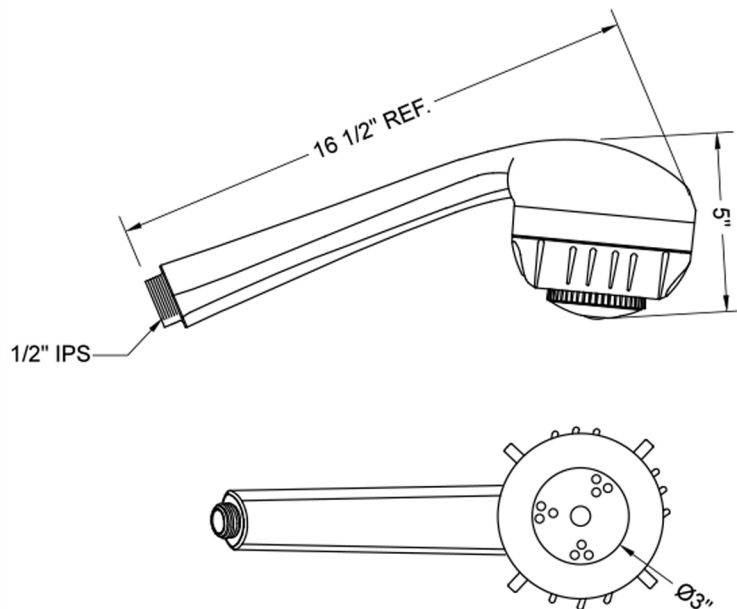

Tivoli TM17 Handshower- 2.0 GPM

Model #: TM17-2.0-

FEATURES:

- 3 function handshower
- 1/2" IPS Male threads
- Light weight design

AVAILABLE FINISHES:

Polished Chrome (PCH) Satin Nickel (SN)

SPECIFICATION DRAWING:

SPRAY PATTERNS: