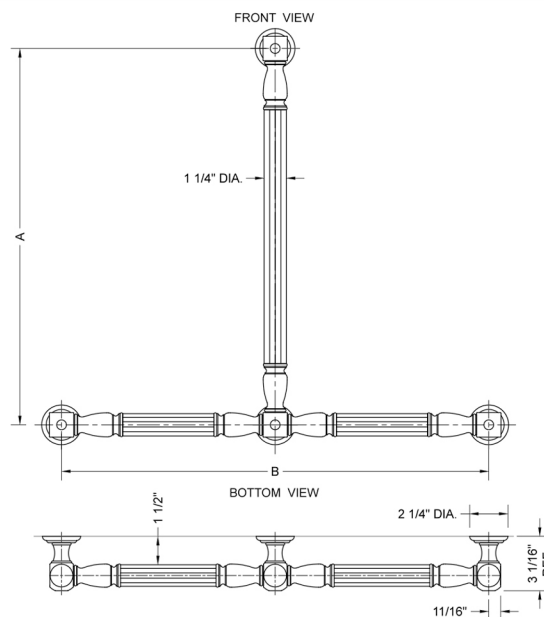

T21 Reeded with Finials 32H x 32W T Grab Bar

Model #: T21-32H-32W-

FEATURES:

- ADA compliant when properly installed
- All brass construction, fully polished & plated
- All grab bars can be custom sized. Contact JACLO for pricing & availability
- Optional handshower sliders and toilet paper/wash cloth holders can be added only upon initial order
- Grab bars over 32" REQUIRE a middle post

SPECIFICATION DRAWING:

BRASS LUXURY GRAB BAR			
PART. #	DESCRIPTION	A H	B W
T21-24H-24W	CENTER TO CENTER	24"	24"
T21-24H-32W	CENTER TO CENTER	24"	32"
T21-32H-24W	CENTER TO CENTER	32"	24"
T21-32H-32W	CENTER TO CENTER	32"	32"